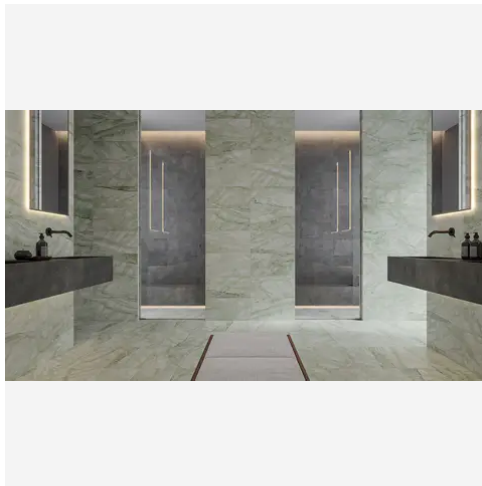

PRODUCT GALLERY

Elevate your space with our Verde Matcha series, featuring 3x12 and 12x24 tile, a refined pencil trim and four mosaic options including 1.25" penny round, picket, hexagon, and herringbone. Crafted from marble, these tiles boast a green base with cloud white and green movement, offering a modern and timeless aesthetic with subtle variation. With a honed finish, they exude sophistication, adding character to any space. Mix and match with other colors to create captivating layouts and patterns that enhance your design vision. Marble's luxurious appeal makes it perfect for creating elegant accents in bathrooms, kitchens, and living spaces, infusing any environment with a touch of natural beauty.