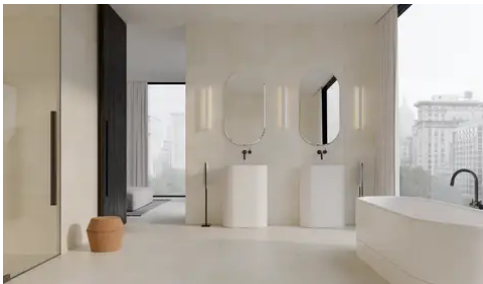

PRODUCT GALLERY

Discover the soft elegance of the Vanilla Cream Series, where light beige tones and a honed finish create a serene ambiance in any space. This refined collection, crafted from luxurious marble, offers three versatile tile shapes—3x12, 12x24, and 24x24—along with four stunning mosaic patterns: round, hexagon, herringbone, and picket. A matching trim adds the perfect finishing touch, ensuring a seamless and sophisticated design. Ideal for those seeking to brighten their interiors with a timeless and tranquil aesthetic.