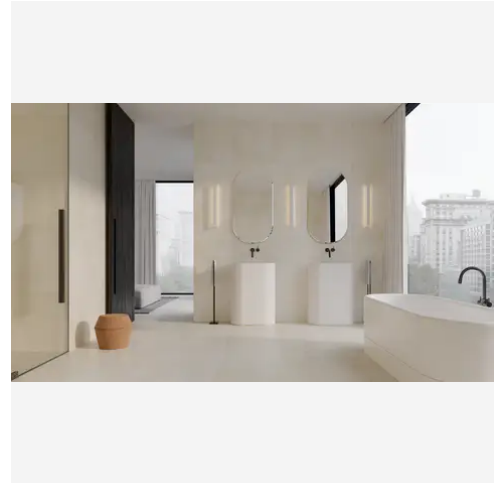

3 x 12 Vanilla Cream Honed Rectangle Tile

3x12 Vanilla Cream Honed Rectangle Tile

SKU
SPUI-904069

COLOR OPTIONS

Vanilla Cream

SHAPE / SIZE

 0.5 x 12 Pencil	 1.25 x 1.25 Penny Round	 1.25 x 4 Herringbone
 2 x 2 Hexagon	 2 x 6 Picket	 3 x 12 Rectangle
 12 x 24 Rectangle	 24 x 24 Square	

PRODUCT GALLERY

Discover the soft elegance of the Vanilla Cream Series, where light beige tones and a honed finish create a serene ambiance in any space. This refined collection, crafted from luxurious marble, offers three versatile tile shapes—3x12, 12x24, and 24x24—along with four stunning mosaic patterns: round, hexagon, herringbone, and picket. A matching trim adds the perfect finishing touch, ensuring a seamless and sophisticated design. Ideal for those seeking to brighten their interiors with a timeless and tranquil aesthetic.