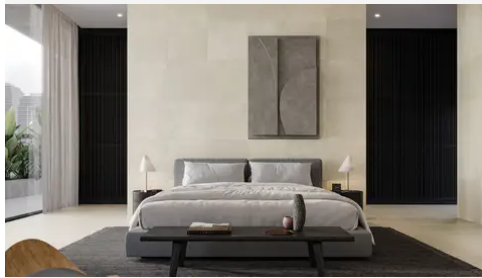

PRODUCT GALLERY

Experience the timeless appeal of our Mojave Dunes series, featuring four tile sizes—24x24, 18x36, 3x12, and 12x24—paired with a sleek pencil trim and three mosaic options including picket, hexagon, and herringbone. Crafted from limestone, these tiles showcase a beige/taupe color base with minimal variation, offering a modern yet timeless look. With a honed finish, they exude sophistication, making them perfect for both interior and exterior projects. Mix and match with other colors to design captivating layouts and patterns that elevate your space with understated elegance.