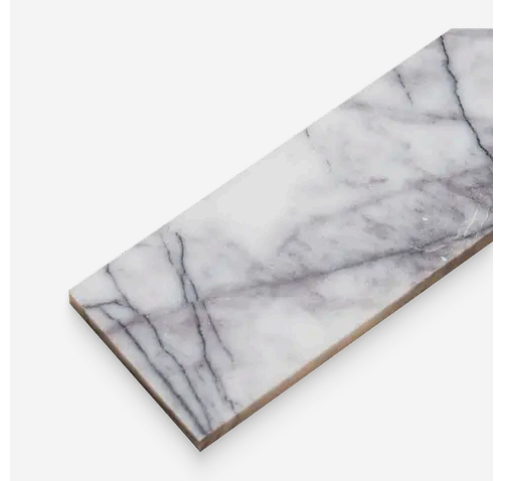

No

Pool

No

Pool

No

---

---

## PRODUCT GALLERY

---

Introduce a bold statement to your interiors with the Lilac Series, featuring striking purple veins set against a backdrop of pristine white marble. This collection offers three elegant tile shapes—3x12, 12x24, and 18x36—designed to create a sophisticated and visually captivating space. Complementing the tiles are four intricate mosaic patterns: penny round, hexagon, herringbone, and picket, along with a coordinating trim to complete the look. The honed finish enhances the natural beauty of the marble, making the Lilac Series an ideal choice for those seeking to infuse their spaces with a unique blend of luxury and artistic flair.