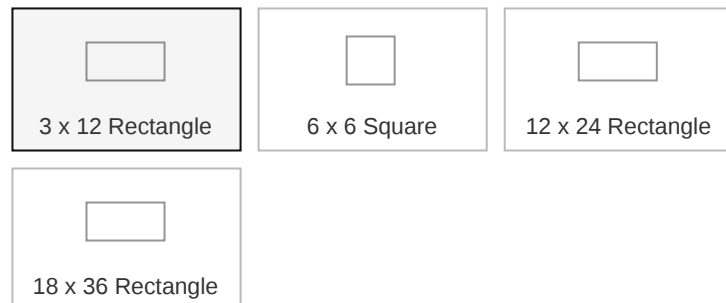

3 x 12 Layla Dark Textured Rectangle Tile

Transport yourself to the enchanting nights of the Mediterranean with Layla Dark, a captivating hue in our Mediterranean Limestone Collection. Infused with the allure of moonlit evenings, Layla Dark embodies a sense of mystery and sophistication. Its deep, rich tones create a mesmerizing backdrop for any space, whether indoors or outdoors. Perfect for both interior and exterior applications, Layla Dark adds a touch of timeless elegance to your surroundings. Available in a variety of sizes including 3x12, 6x6, 12x24, and 18x36, Layla Dark offers versatility in design, allowing you to create stunning floors, walls, and accents. Embrace the essence of the Mediterranean with Layla Dark and immerse yourself in its alluring beauty.

SKU
SPUI-904277

COLOR OPTIONS

Layla Dark

SHAPE / SIZE

PRODUCT INFORMATION

Material
 Limestone

Shape
 Rectangle

Chip/Tile Size
 3 x 12