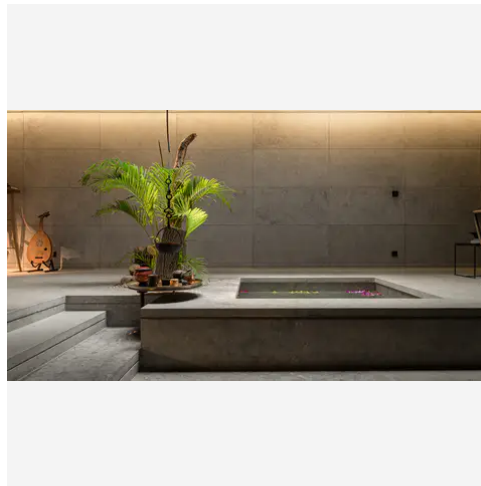

3 x 12 Layla Dark Textured Rectangle Tile

Transport yourself to the enchanting nights of the Mediterranean with Layla Dark, a captivating hue in our Mediterranean Limestone Collection. Infused with the allure of moonlit evenings, Layla Dark embodies a sense of mystery and sophistication. Its deep, rich tones create a mesmerizing backdrop for any space, whether indoors or outdoors. Perfect for both interior and exterior applications, Layla Dark adds a touch of timeless elegance to your surroundings. Available in a variety of sizes including 3x12, 6x6, 12x24, and 18x36, Layla Dark offers versatility in design, allowing you to create stunning floors, walls, and accents. Embrace the essence of the Mediterranean with Layla Dark and immerse yourself in its alluring beauty.

PRODUCT GALLERY

Transport yourself to the enchanting nights of the Mediterranean with Layla Dark, a captivating hue in our Mediterranean Limestone Collection. Infused with the allure of moonlit evenings, Layla Dark embodies a sense of mystery and sophistication. Its deep, rich tones create a mesmerizing backdrop for any space, whether indoors or outdoors. Perfect for both interior and exterior applications, Layla Dark adds a touch of timeless elegance to your surroundings. Available in a variety of sizes including 3x12, 6x6, 12x24, and 18x36, Layla Dark offers versatility in design, allowing you to create stunning floors, walls, and accents. Embrace the essence of the Mediterranean with Layla Dark and immerse yourself in its alluring beauty.