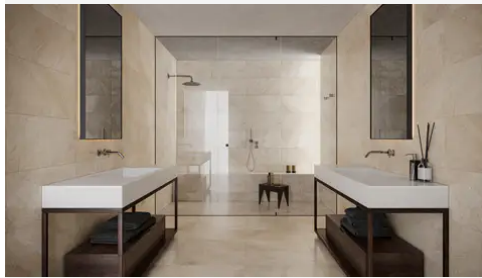

## PRODUCT GALLERY

---

Elevate your space with the understated elegance of the Imperial Beige Series. Crafted from premium marble, this collection features four versatile tile shapes—3x12, 12x24, 24x24, and 18x36—alongside three intricate mosaic patterns: hexagon, herringbone, and picket. A coordinating trim completes the look, allowing for seamless transitions and design consistency. The medium beige tone, enhanced by a honed finish, offers a sophisticated and timeless appeal, making it an ideal choice for those seeking to create warm, inviting interiors with a touch of luxury.