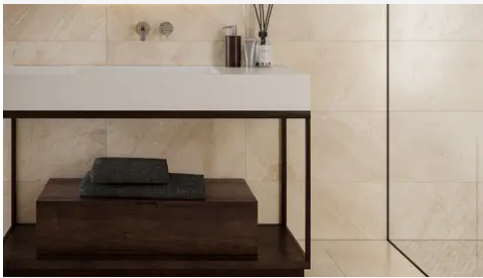

No

Pool

No

Pool

No

---

---

## PRODUCT GALLERY

---

Elevate your space with the understated elegance of the Imperial Beige Series. Crafted from premium marble, this collection features four versatile tile shapes—3x12, 12x24, 24x24, and 18x36—alongside three intricate mosaic patterns: hexagon, herringbone, and picket. A coordinating trim completes the look, allowing for seamless transitions and design consistency. The medium beige tone, enhanced by a honed finish, offers a sophisticated and timeless appeal, making it an ideal choice for those seeking to create warm, inviting interiors with a touch of luxury.