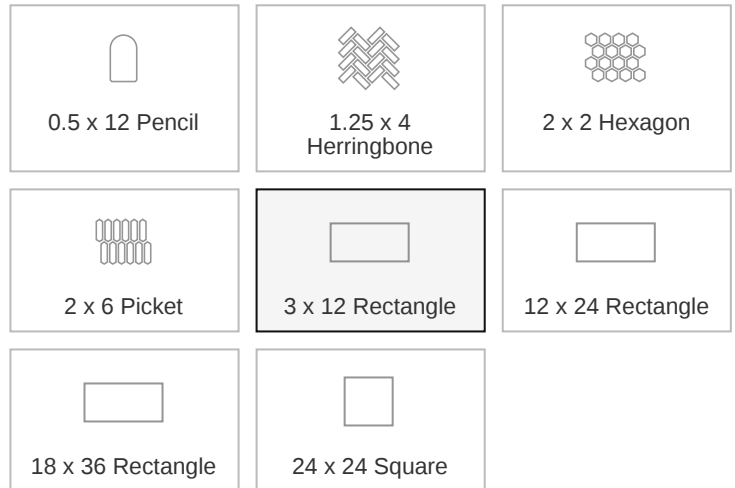

3 x 12 Caliza Capri Honed Rectangle Tile

3x12 Caliza Capri Honed Rectangle Tile

SKU

SPUI-904138

COLOR OPTIONS

Caliza
Capri

SHAPE / SIZE

PRODUCT INFORMATION

Material
Limestone

Shape
Rectangle

Chip/Tile Size
3 x 12

Finish
Honed

Color
Caliza Capri

Sq Ft Per Piece
N/A

Glazed
N/A

Tile Thickness
10 mm