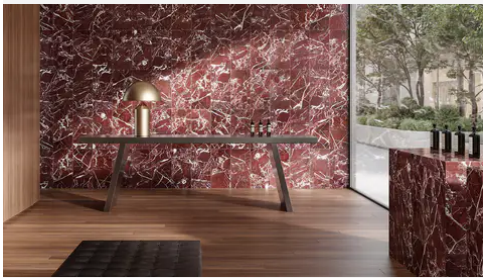

## PRODUCT GALLERY

---

Indulge in the timeless elegance of our Breccia Vino series, featuring 3x12 and 12x24 tile, refined pencil trim and three mosaic options including picket, hexagon, and herringbone. Made from marble, these tiles showcase a rich burgundy base with hints of white, black, and green, boasting high variation that creates a striking statement piece. With a polished finish, they exude sophistication, elevating any space with their bold yet classic aesthetic. Mix and match with other colors to unleash your creativity and design unique patterns that exude elegance and charm. Marble's inherent beauty makes it perfect for creating luxurious accents in bathrooms, kitchens, and living spaces, adding a touch of opulence to any environment.