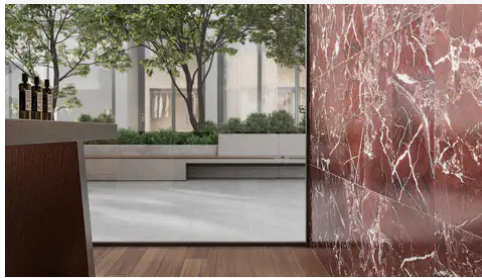

## PRODUCT GALLERY

---

Indulge in the timeless elegance of our Breccia Vino series, featuring 3x12 and 12x24 tile, refined pencil trim and three mosaic options including picket, hexagon, and herringbone. Made from marble, these tiles showcase a rich burgundy base with hints of white, black, and green, boasting high variation that creates a striking statement piece. With a polished finish, they exude sophistication, elevating any space with their bold yet classic aesthetic. Mix and match with other colors to unleash your creativity and design unique patterns that exude elegance and charm. Marble's inherent beauty makes it perfect for creating luxurious accents in bathrooms, kitchens, and living spaces, adding a touch of opulence to any environment.