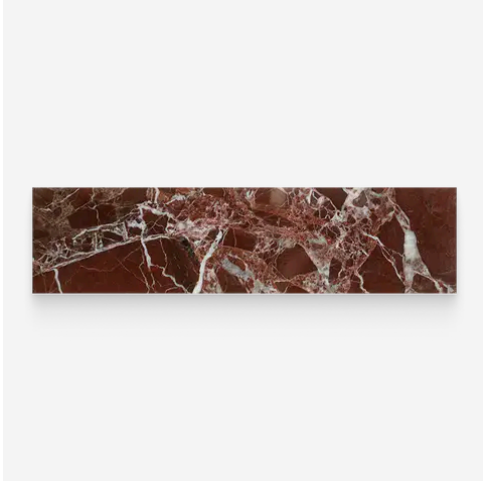

## PRODUCT GALLERY

---

Indulge in the timeless elegance of our Breccia Vino series, featuring 3x12 and 12x24 tile, refined pencil trim and three mosaic options including picket, hexagon, and herringbone. Made from marble, these tiles showcase a rich burgundy base with hints of white, black, and green, boasting high variation that creates a striking statement piece. With a polished finish, they exude sophistication, elevating any space with their bold yet classic aesthetic. Mix and match with other colors to unleash your creativity and design unique patterns that exude elegance and charm. Marble's inherent beauty makes it perfect for creating luxurious accents in bathrooms, kitchens, and living spaces, adding a touch of opulence to any environment.