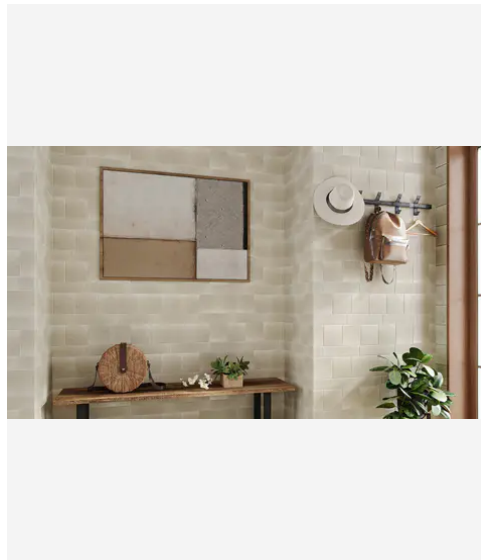

PRODUCT GALLERY

Experience the serene beauty of coastal landscapes with Amelie Sand, a graceful addition to our Mediterranean Limestone Collection. Inspired by the golden sands of the Mediterranean shores, Amelie Sand exudes warmth and tranquility. Its soft, neutral tones evoke a sense of relaxation, making it the perfect choice for both interior and exterior spaces. Available in sizes ranging from 3x12 to 18x36, Amelie Sand offers versatility in design, allowing you to create seamless transitions between indoor and outdoor areas. Whether adorning floors, walls, or outdoor patios, Amelie Sand brings a touch of understated elegance to any environment.