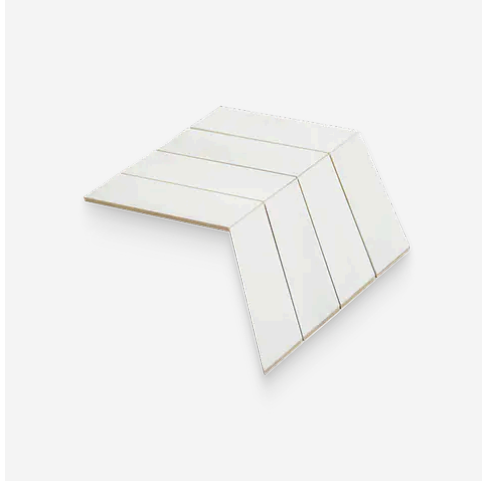

# 2 x 8.5 Bianco Dolomite Calida Honed Chevron Mosaic

2x8.5 Bianco Dolomite Calida Honed Chevron Mosaic

SKU

**SPUI-904118**

COLOR OPTIONS

**Bianco  
Dolomite  
Calida**

SHAPE / SIZE

 0.5 x 12 Pencil	 1.25 x 1.25 Penny Round	 2 x 2 Hexagon
 2 x 6 Picket	 2 x 8.5 Chevron	 3 x 12 Rectangle
 12 x 24 Rectangle		

## PRODUCT INFORMATION

Material Dolomite	Shape Chevron
Chip/Tile Size 2 x 8.5	Finish Honed
Color Bianco Dolomite Calida	Sq Ft Per Piece N/A
Glazed N/A	Tile Thickness 10 mm
Shade Variation V3	Texture Variation N/A
Size Variation N/A	Pits & Chips Variation N/A

## PRODUCT GALLERY

---

Elevate your space with our Bianco Dolomite Calida series, featuring 3x12 and 12x24 tiles along with a sleek pencil trim and four mosaic options including chevron, picket, hexagon, and 1.25" penny round. Crafted from dolomite, these tiles boast a white base with light cool and warm tone veining, offering a medium variation that adds depth and character to any design. With a honed finish, they exude versatility, seamlessly complementing various design styles. Mix and match with other colors to create captivating layouts and patterns, making them ideal for both classic and contemporary spaces. Dolomite's luxurious appeal lends itself perfectly to marble applications, offering a sophisticated touch to countertops, backsplashes, and accent walls.