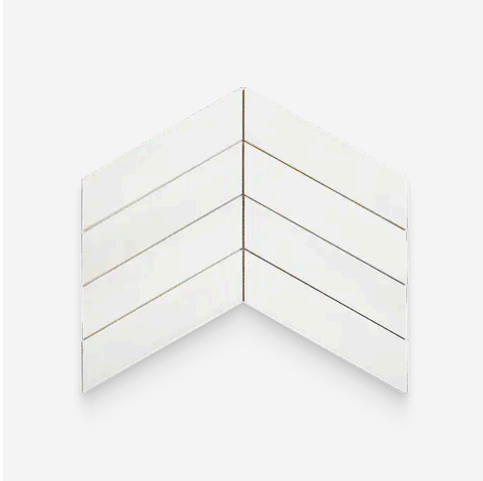

# 2 x 8.5 Bianco Dolomite Calida Honed Chevron Mosaic

2x8.5 Bianco Dolomite Calida Honed Chevron Mosaic

SKU

**SPUI-904118**

COLOR OPTIONS

**Bianco  
Dolomite  
Calida**

SHAPE / SIZE

 0.5 x 12 Pencil	 1.25 x 1.25 Penny Round	 2 x 2 Hexagon
 2 x 6 Picket	 2 x 8.5 Chevron	 3 x 12 Rectangle
 12 x 24 Rectangle		

## PRODUCT INFORMATION

Material Dolomite	Shape Chevron
Chip/Tile Size 2 x 8.5	Finish Honed
Color Bianco Dolomite Calida	Sq Ft Per Piece N/A
Glazed N/A	Tile Thickness 10 mm
Shade Variation V3	Texture Variation N/A
Size Variation N/A	Pits & Chips Variation N/A

## PRODUCT GALLERY

---

Elevate your space with our Bianco Dolomite Calida series, featuring 3x12 and 12x24 tiles along with a sleek pencil trim and four mosaic options including chevron, picket, hexagon, and 1.25" penny round. Crafted from dolomite, these tiles boast a white base with light cool and warm tone veining, offering a medium variation that adds depth and character to any design. With a honed finish, they exude versatility, seamlessly complementing various design styles. Mix and match with other colors to create captivating layouts and patterns, making them ideal for both classic and contemporary spaces. Dolomite's luxurious appeal lends itself perfectly to marble applications, offering a sophisticated touch to countertops, backsplashes, and accent walls.