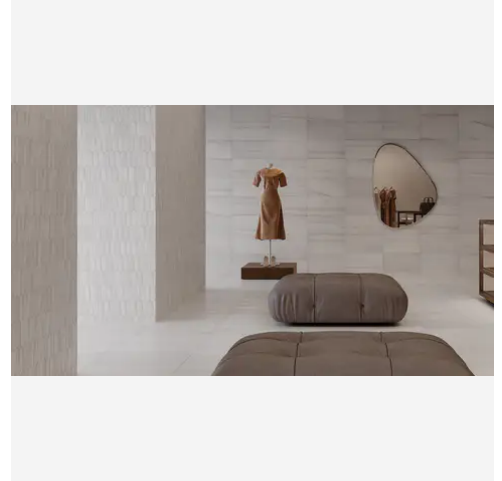

## PRODUCT GALLERY

---

Elevate your space with our Bianco Dolomite Calida series, featuring 3x12 and 12x24 tiles along with a sleek pencil trim and four mosaic options including chevron, picket, hexagon, and 1.25" penny round. Crafted from dolomite, these tiles boast a white base with light cool and warm tone veining, offering a medium variation that adds depth and character to any design. With a honed finish, they exude versatility, seamlessly complementing various design styles. Mix and match with other colors to create captivating layouts and patterns, making them ideal for both classic and contemporary spaces. Dolomite's luxurious appeal lends itself perfectly to marble applications, offering a sophisticated touch to countertops, backsplashes, and accent walls.