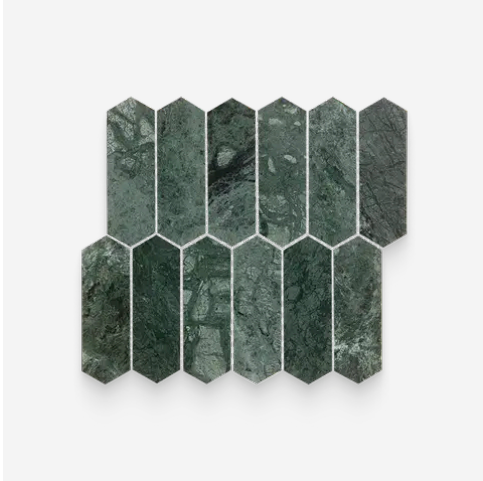

## PRODUCT GALLERY

---

Indulge in the luxurious allure of our Verde Reale series, featuring 3x12 and 12x24 tile, a sleek pencil trim and three mosaic options including picket, hexagon, and herringbone. Crafted from marble, these tiles showcase a deep green base with occasional light green, black, and white movement, offering a modern and timeless aesthetic with medium variation. With a polished finish, they exude sophistication, making them the perfect statement piece for any space. Mix and match with other colors to design captivating layouts and patterns that reflect your unique style. Marble's inherent beauty and durability make it ideal for various applications, including flooring, wall cladding, and decorative accents, adding a touch of luxury to any setting.