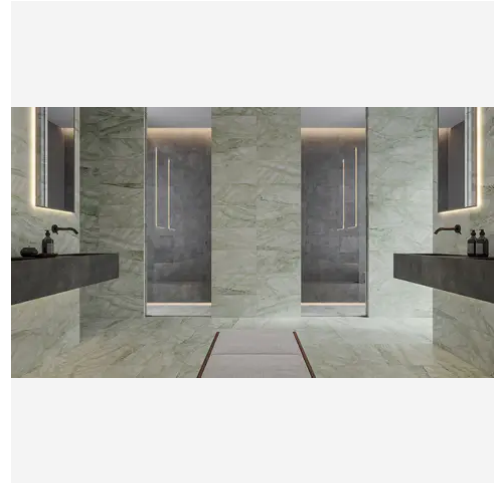

## PRODUCT GALLERY

---

Elevate your space with our Verde Matcha series, featuring 3x12 and 12x24 tile, a refined pencil trim and four mosaic options including 1.25" penny round, picket, hexagon, and herringbone. Crafted from marble, these tiles boast a green base with cloud white and green movement, offering a modern and timeless aesthetic with subtle variation. With a honed finish, they exude sophistication, adding character to any space. Mix and match with other colors to create captivating layouts and patterns that enhance your design vision. Marble's luxurious appeal makes it perfect for creating elegant accents in bathrooms, kitchens, and living spaces, infusing any environment with a touch of natural beauty.