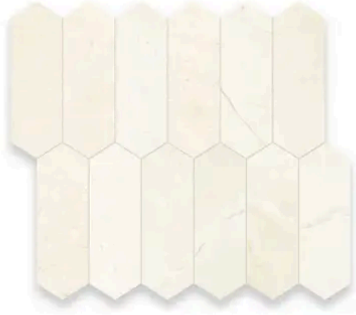

## PRODUCT GALLERY

---

Discover the soft elegance of the Vanilla Cream Series, where light beige tones and a honed finish create a serene ambiance in any space. This refined collection, crafted from luxurious marble, offers three versatile tile shapes—3x12, 12x24, and 24x24—along with four stunning mosaic patterns: round, hexagon, herringbone, and picket. A matching trim adds the perfect finishing touch, ensuring a seamless and sophisticated design. Ideal for those seeking to brighten their interiors with a timeless and tranquil aesthetic.