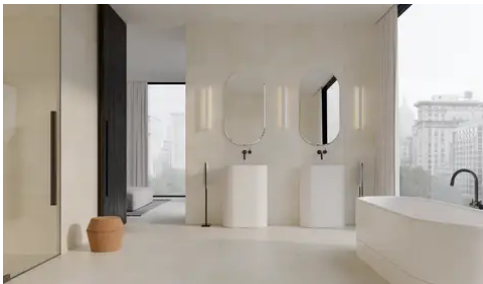

## PRODUCT GALLERY

---

Discover the soft elegance of the Vanilla Cream Series, where light beige tones and a honed finish create a serene ambiance in any space. This refined collection, crafted from luxurious marble, offers three versatile tile shapes—3x12, 12x24, and 24x24—along with four stunning mosaic patterns: round, hexagon, herringbone, and picket. A matching trim adds the perfect finishing touch, ensuring a seamless and sophisticated design. Ideal for those seeking to brighten their interiors with a timeless and tranquil aesthetic.