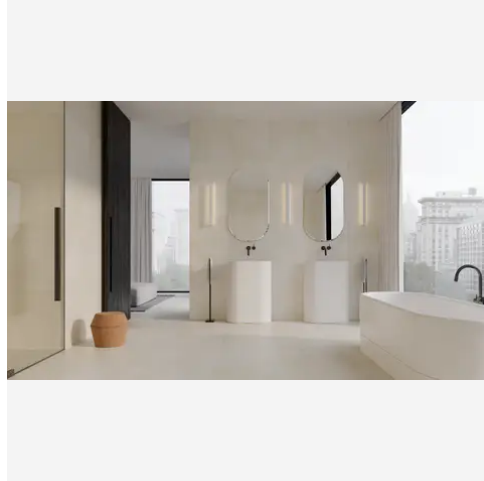

## PRODUCT GALLERY

---

Discover the soft elegance of the Vanilla Cream Series, where light beige tones and a honed finish create a serene ambiance in any space. This refined collection, crafted from luxurious marble, offers three versatile tile shapes—3x12, 12x24, and 24x24—along with four stunning mosaic patterns: round, hexagon, herringbone, and picket. A matching trim adds the perfect finishing touch, ensuring a seamless and sophisticated design. Ideal for those seeking to brighten their interiors with a timeless and tranquil aesthetic.