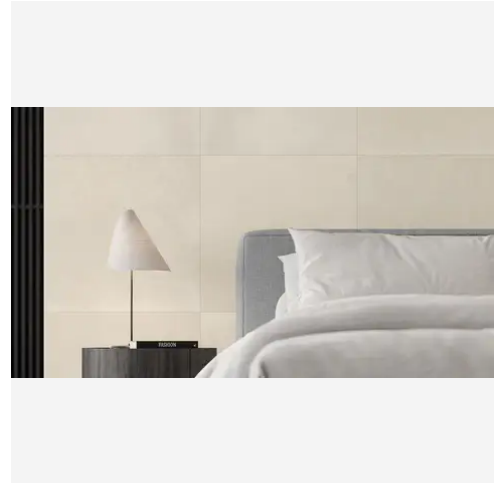

## PRODUCT GALLERY

---

Experience the timeless appeal of our Mojave Dunes series, featuring four tile sizes—24x24, 18x36, 3x12, and 12x24—paired with a sleek pencil trim and three mosaic options including picket, hexagon, and herringbone. Crafted from limestone, these tiles showcase a beige/taupe color base with minimal variation, offering a modern yet timeless look. With a honed finish, they exude sophistication, making them perfect for both interior and exterior projects. Mix and match with other colors to design captivating layouts and patterns that elevate your space with understated elegance.