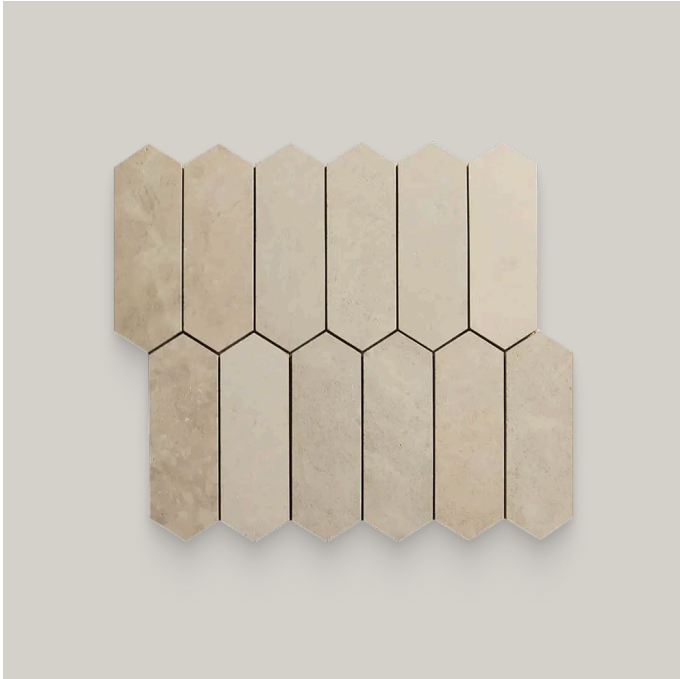

# 2 x 6 Mojave Dunes Honed Picket Mosaic

2x6 Mojave Dunes Honed Picket Mosaic

SKU  
**SPUI-904148**

COLOR OPTIONS

**Mojave Dunes**

SHAPE / SIZE

 0.5 x 12 Pencil	 1.25 x 4 Herringbone	 2 x 2 Hexagon
 2 x 6 Picket	 3 x 12 Rectangle	 12 x 24 Rectangle
 18 x 36 Rectangle	 24 x 24 Square	

PRODUCT INFORMATION

Material  
Limestone

Shape  
Picket

Chip/Tile Size  
2 x 6

Finish  
Honed

Color  
Mojave Dunes

Sq Ft Per Piece  
N/A

Glazed  
N/A

Tile Thickness  
10 mm

Shade Variation  
V3

Texture Variation  
N/A

Size Variation  
N/A

Pits & Chips Variation  
N/A

---

## PRODUCT GALLERY

---

Experience the timeless appeal of our Mojave Dunes series, featuring four tile sizes—24x24, 18x36, 3x12, and 12x24—paired with a sleek pencil trim and three mosaic options including picket, hexagon, and herringbone. Crafted from limestone, these tiles showcase a beige/taupe color base with minimal variation, offering a modern yet timeless look. With a honed finish, they exude sophistication, making them perfect for both interior and exterior projects. Mix and match with other colors to design captivating layouts and patterns that elevate your space with understated elegance.