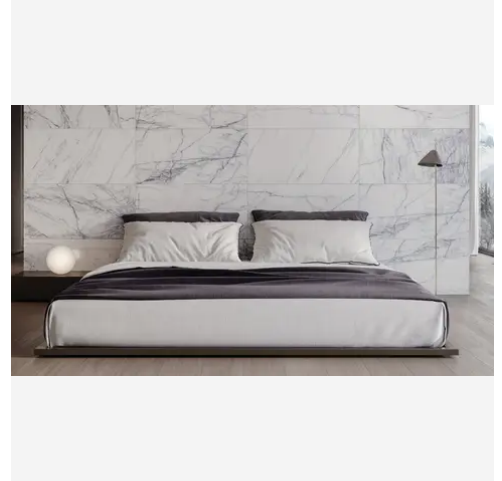

PRODUCT GALLERY

Introduce a bold statement to your interiors with the Lilac Series, featuring striking purple veins set against a backdrop of pristine white marble. This collection offers three elegant tile shapes—3x12, 12x24, and 18x36—designed to create a sophisticated and visually captivating space. Complementing the tiles are four intricate mosaic patterns: penny round, hexagon, herringbone, and picket, along with a coordinating trim to complete the look. The honed finish enhances the natural beauty of the marble, making the Lilac Series an ideal choice for those seeking to infuse their spaces with a unique blend of luxury and artistic flair.