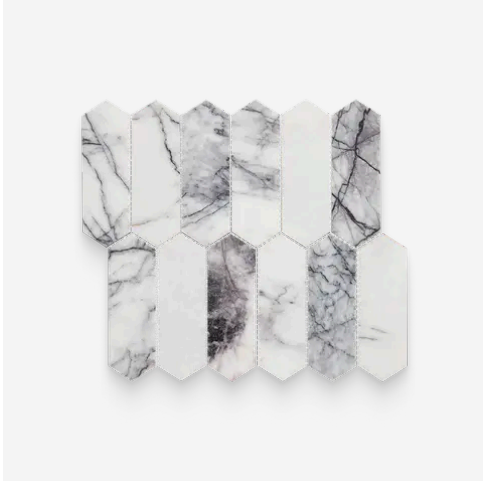

Material
Marble

Shape
Picket

Chip/Tile Size
2 x 6

Finish
Honed

Color
Lilac

Sq Ft Per Piece
0.882

Glazed
N/A

Tile Thickness
10 mm

PRODUCT GALLERY

Introduce a bold statement to your interiors with the Lilac Series, featuring striking purple veins set against a backdrop of pristine white marble. This collection offers three elegant tile shapes—3x12, 12x24, and 18x36—designed to create a sophisticated and visually captivating space. Complementing the tiles are four intricate mosaic patterns: penny round, hexagon, herringbone, and picket, along with a coordinating trim to complete the look. The honed finish enhances the natural beauty of the marble, making the Lilac Series an ideal choice for those seeking to infuse their spaces with a unique blend of luxury and artistic flair.