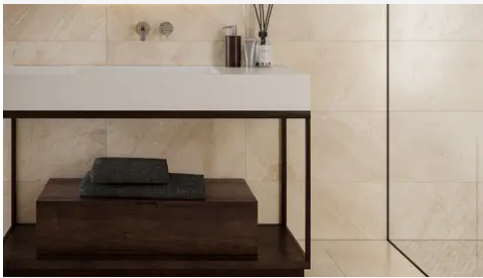

PRODUCT GALLERY

Elevate your space with the understated elegance of the Imperial Beige Series. Crafted from premium marble, this collection features four versatile tile shapes—3x12, 12x24, 24x24, and 18x36—alongside three intricate mosaic patterns: hexagon, herringbone, and picket. A coordinating trim completes the look, allowing for seamless transitions and design consistency. The medium beige tone, enhanced by a honed finish, offers a sophisticated and timeless appeal, making it an ideal choice for those seeking to create warm, inviting interiors with a touch of luxury.