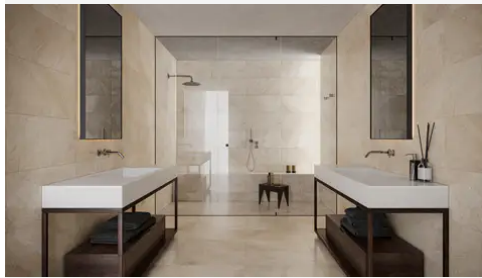

PRODUCT GALLERY

Elevate your space with the understated elegance of the Imperial Beige Series. Crafted from premium marble, this collection features four versatile tile shapes—3x12, 12x24, 24x24, and 18x36—alongside three intricate mosaic patterns: hexagon, herringbone, and picket. A coordinating trim completes the look, allowing for seamless transitions and design consistency. The medium beige tone, enhanced by a honed finish, offers a sophisticated and timeless appeal, making it an ideal choice for those seeking to create warm, inviting interiors with a touch of luxury.