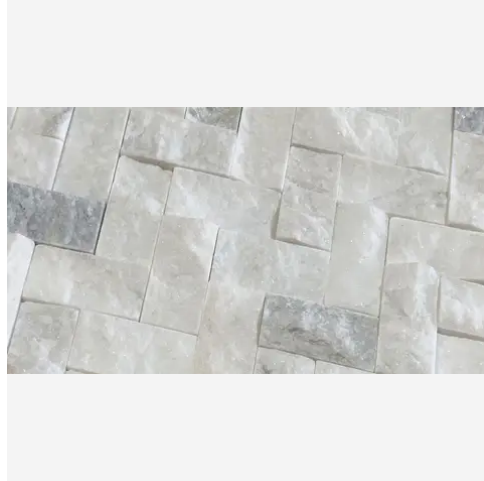

Material
Marble

Shape
Picket

Chip/Tile Size
2 x 6

Finish
Polished

Color
Daphne White

Sq Ft Per Piece
1.22

Glazed
N/A

Tile Thickness
10 mm

PRODUCT GALLERY

Make a statement with the dramatic elegance of Daphne White. This series features a white base accentuated with striking veins in bold gold and gray tones. Offered in 3 versatile sizes (12x24, 4x12, and 6x6 hexagon), Daphne White caters to a range of design applications. The collection includes 2 modern profile trims for a sleek finish. Unleash your creativity with a staggering 12 mosaic patterns, allowing you to create truly unique designs. The high variation in veining ensures each piece is one-of-a-kind, adding a touch of drama to your space. Mix and match tiles to create captivating layouts and patterns, choosing between a polished, tumbled, or honed finish to complete your vision.