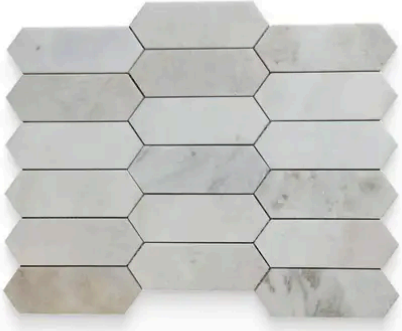

Material
Marble

Shape
Picket

Chip/Tile Size
2 x 6

Finish
Polished

Color
Daphne White

Sq Ft Per Piece
1.22

Glazed
N/A

Tile Thickness
10 mm

Shade Variation
V4

Texture Variation
T1

Size Variation
S1

Pits & Chips Variation
PC1

PACKAGING INFORMATION

Pieces Per Box
N/A

Sq Ft Per Box
N/A

Weight Per Box
N/A

PRODUCT GALLERY

Make a statement with the dramatic elegance of Daphne White. This series features a white base accentuated with striking veins in bold gold and gray tones. Offered in 3 versatile sizes (12x24, 4x12, and 6x6 hexagon), Daphne White caters to a range of design applications. The collection includes 2 modern profile trims for a sleek finish. Unleash your creativity with a staggering 12 mosaic patterns, allowing you to create truly unique designs. The high variation in veining ensures each piece is one-of-a-kind, adding a touch of drama to your space. Mix and match tiles to create captivating layouts and patterns, choosing between a polished, tumbled, or honed finish to complete your vision.