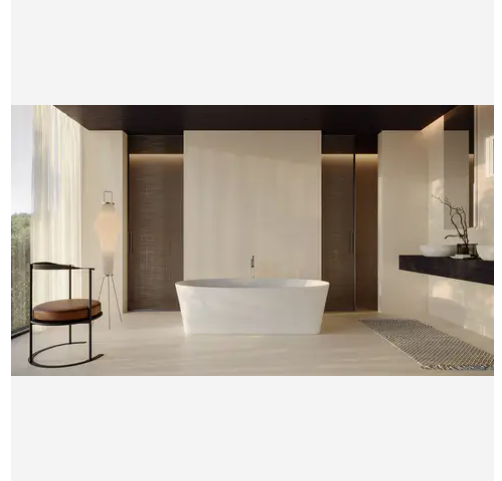

PRODUCT GALLERY

Embrace the minimalist charm of our Caliza Capri series, featuring four tile sizes—24x24, 18x36, 3x12, and 12x24— a refined pencil trim and three mosaic options including picket, hexagon, and herringbone. Crafted from limestone, these tiles boast a beige base with minimal variation, offering a clean and neutral look that complements any design style. With a honed finish, they exude a contemporary aesthetic, creating a serene ambiance in any space. Mix and match with other colors to design captivating layouts and patterns that enhance your interior design. Limestone's durability and natural beauty make it perfect for indoor flooring, accent walls, and outdoor patios, adding a touch of understated elegance to any environment.