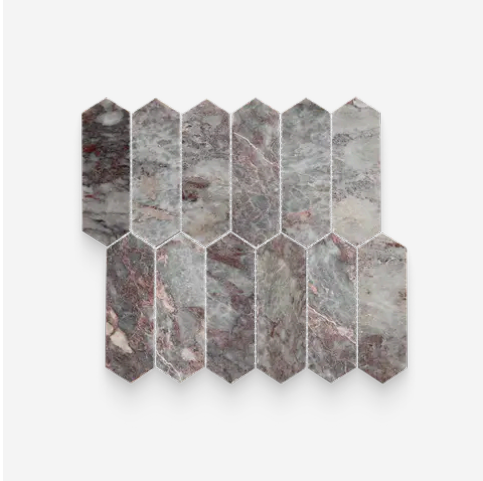

## PRODUCT INFORMATION

Material Marble	Shape Picket
Chip/Tile Size 2 x 6	Finish Honed
Color Burgundy Lilac	Sq Ft Per Piece N/A
Glazed N/A	Tile Thickness 10 mm
Shade Variation V3	Texture Variation N/A
Size Variation N/A	Pits & Chips Variation N/A

## PRODUCT GALLERY

---

Transform your space with our Burgundy Lilac series, featuring 18x36, 3x12, and 12x24 tile, a sleek pencil trim, and four mosaic options including 1.25" penny round, picket, hexagon, and herringbone. Crafted from marble, these tiles showcase a gray base with delicate veins of white, pink, and green, offering high variation for a captivating look. With a honed finish, they exude timeless elegance, making them the focal point of any room. Mix and match with other colors to create captivating layouts and patterns that enhance any design aesthetic. Marble's versatility makes it ideal for various applications, including flooring, wall cladding, and fireplace surrounds, adding a touch of sophistication to any space.