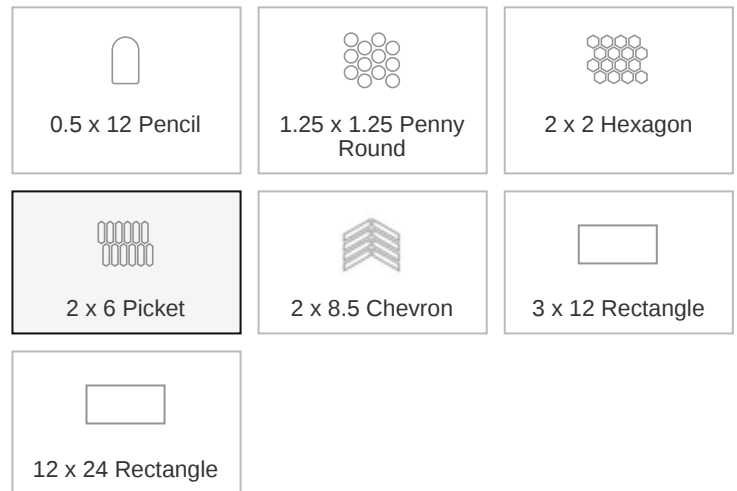

### PRODUCT INFORMATION

Material Dolomite	Shape Picket
Chip/Tile Size 2 x 6	Finish Honed
Color Bianco Dolomite Calida	Sq Ft Per Piece N/A
Glazed N/A	Tile Thickness 10 mm
Shade Variation V3	Texture Variation N/A
Size Variation N/A	Pits & Chips Variation N/A