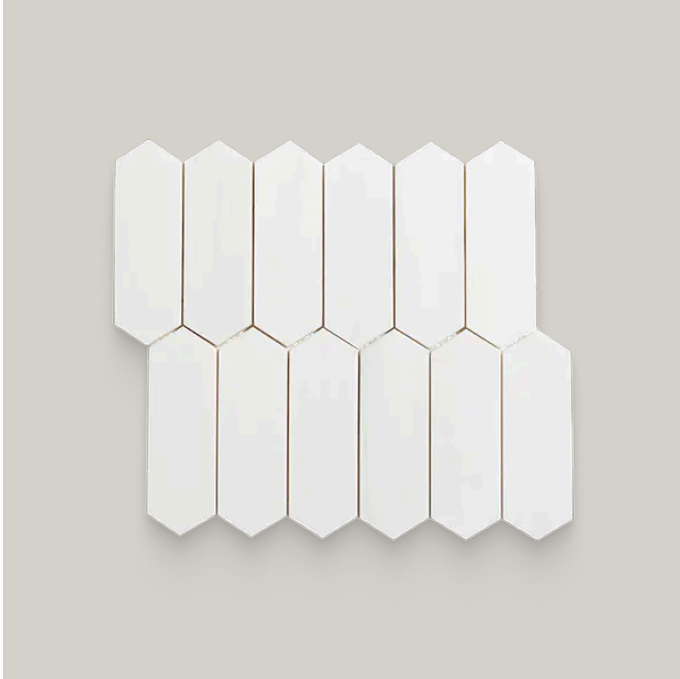

## 2 x 6 Bianco Dolomite Calida Honed Picket Mosaic

2x6 Bianco Dolomite Calida Honed Picket Mosaic

SKU

SPUI-904114

COLOR OPTIONS

**Bianco  
Dolomite  
Calida**

SHAPE / SIZE

### PRODUCT INFORMATION

Material Dolomite	Shape Picket
Chip/Tile Size 2 x 6	Finish Honed
Color Bianco Dolomite Calida	Sq Ft Per Piece N/A
Glazed N/A	Tile Thickness 10 mm
Shade Variation V3	Texture Variation N/A
Size Variation N/A	Pits & Chips Variation N/A

## PRODUCT GALLERY

---

Elevate your space with our Bianco Dolomite Calida series, featuring 3x12 and 12x24 tiles along with a sleek pencil trim and four mosaic options including chevron, picket, hexagon, and 1.25" penny round. Crafted from dolomite, these tiles boast a white base with light cool and warm tone veining, offering a medium variation that adds depth and character to any design. With a honed finish, they exude versatility, seamlessly complementing various design styles. Mix and match with other colors to create captivating layouts and patterns, making them ideal for both classic and contemporary spaces. Dolomite's luxurious appeal lends itself perfectly to marble applications, offering a sophisticated touch to countertops, backsplashes, and accent walls.