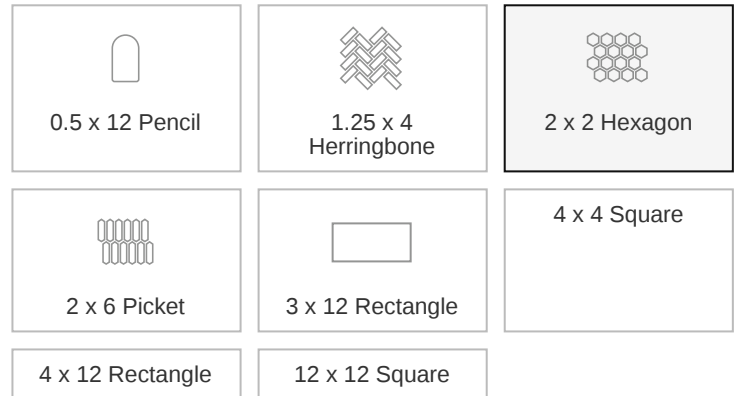

2 x 2 Verde Reale Polished Hexagon Mosaic

2x2 Verde Reale Polished Hexagon Mosaic

SKU

SPUI-904059

COLOR OPTIONS

Verde
Reale

SHAPE / SIZE

PRODUCT INFORMATION

 Material
 Marble

 Shape
 Hexagon

 Chip/Tile Size
 2 x 2

 Finish
 Polished

 Color
 Verde Reale

 Sq Ft Per Piece
 N/A

 Glazed
 N/A

 Tile Thickness
 10 mm

PRODUCT GALLERY

Indulge in the luxurious allure of our Verde Reale series, featuring 3x12 and 12x24 tile, a sleek pencil trim and three mosaic options including picket, hexagon, and herringbone. Crafted from marble, these tiles showcase a deep green base with occasional light green, black, and white movement, offering a modern and timeless aesthetic with medium variation. With a polished finish, they exude sophistication, making them the perfect statement piece for any space. Mix and match with other colors to design captivating layouts and patterns that reflect your unique style. Marble's inherent beauty and durability make it ideal for various applications, including flooring, wall cladding, and decorative accents, adding a touch of luxury to any setting.