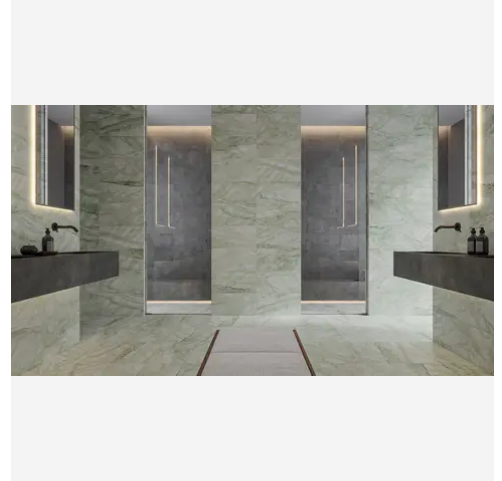

PRODUCT GALLERY

Elevate your space with our Verde Matcha series, featuring 3x12 and 12x24 tile, a refined pencil trim and four mosaic options including 1.25" penny round, picket, hexagon, and herringbone. Crafted from marble, these tiles boast a green base with cloud white and green movement, offering a modern and timeless aesthetic with subtle variation. With a honed finish, they exude sophistication, adding character to any space. Mix and match with other colors to create captivating layouts and patterns that enhance your design vision. Marble's luxurious appeal makes it perfect for creating elegant accents in bathrooms, kitchens, and living spaces, infusing any environment with a touch of natural beauty.