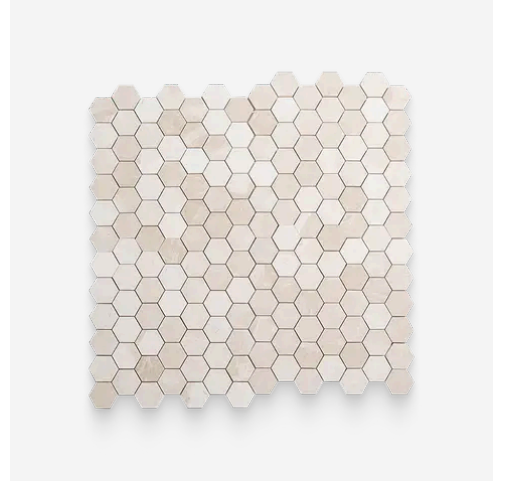

2 x 2 Vanilla Cream Honed Hexagon Mosaic

2x2 Vanilla Cream Honed Hexagon Mosaic

SKU

SPUI-904072

COLOR OPTIONS

Vanilla
Cream

SHAPE / SIZE

 0.5 x 12 Pencil	 1.25 x 1.25 Penny Round	 1.25 x 4 Herringbone
 2 x 2 Hexagon	 2 x 6 Picket	 3 x 12 Rectangle
 12 x 24 Rectangle	 24 x 24 Square	

PRODUCT INFORMATION

Material
Marble

Shape
Hexagon

Chip/Tile Size
2 x 2

Finish
Honed

Color
Vanilla Cream

Sq Ft Per Piece
0.99

Glazed
N/A

PRODUCT GALLERY

Discover the soft elegance of the Vanilla Cream Series, where light beige tones and a honed finish create a serene ambiance in any space. This refined collection, crafted from luxurious marble, offers three versatile tile shapes—3x12, 12x24, and 24x24—along with four stunning mosaic patterns: round, hexagon, herringbone, and picket. A matching trim adds the perfect finishing touch, ensuring a seamless and sophisticated design. Ideal for those seeking to brighten their interiors with a timeless and tranquil aesthetic.