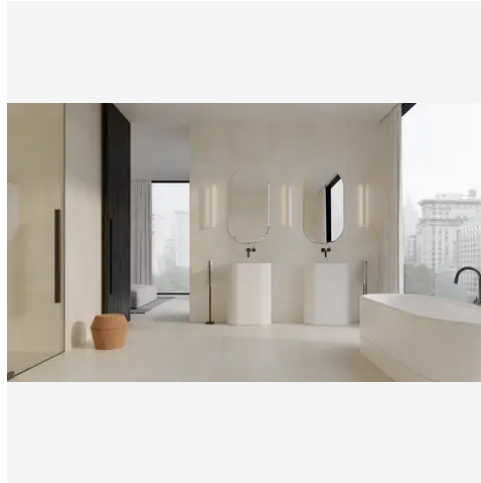

## PRODUCT GALLERY

---

Discover the soft elegance of the Vanilla Cream Series, where light beige tones and a honed finish create a serene ambiance in any space. This refined collection, crafted from luxurious marble, offers three versatile tile shapes—3x12, 12x24, and 24x24—along with four stunning mosaic patterns: round, hexagon, herringbone, and picket. A matching trim adds the perfect finishing touch, ensuring a seamless and sophisticated design. Ideal for those seeking to brighten their interiors with a timeless and tranquil aesthetic.