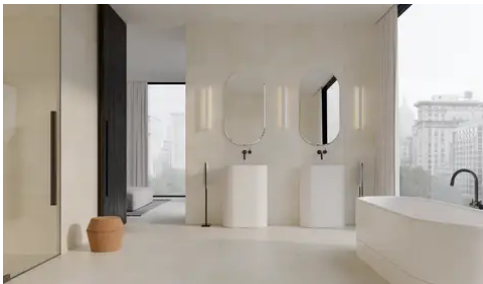

2 x 2 Vanilla Cream Honed Hexagon Mosaic

2x2 Vanilla Cream Honed Hexagon Mosaic

SKU

SPUI-904072

COLOR OPTIONS

Vanilla
Cream

SHAPE / SIZE

 0.5 x 12 Pencil	 1.25 x 1.25 Penny Round	 1.25 x 4 Herringbone
 2 x 2 Hexagon	 2 x 6 Picket	 3 x 12 Rectangle
 12 x 24 Rectangle	 24 x 24 Square	

PRODUCT GALLERY

Discover the soft elegance of the Vanilla Cream Series, where light beige tones and a honed finish create a serene ambiance in any space. This refined collection, crafted from luxurious marble, offers three versatile tile shapes—3x12, 12x24, and 24x24—along with four stunning mosaic patterns: round, hexagon, herringbone, and picket. A matching trim adds the perfect finishing touch, ensuring a seamless and sophisticated design. Ideal for those seeking to brighten their interiors with a timeless and tranquil aesthetic.