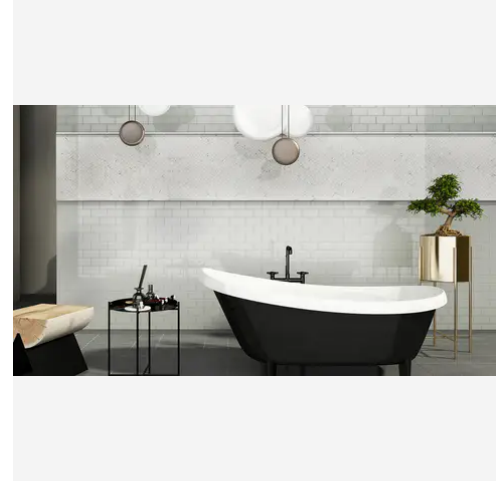

## PRODUCT GALLERY

---

Embrace the timeless purity of the Thassos White, a series defined by its pristine white marble and available in both honed and polished finishes. This versatile series includes four tile shapes—3x6, 18x18, 12x12, and 12x24—perfect for creating clean, elegant surfaces. Complementing the tiles are a variety of mosaic patterns: penny round, hexagon, herringbone, basketweave, and squares, offering endless design possibilities. The series is completed with four trim styles—baseboard, chair rail, bullnose, and pencil—allowing for a flawless and refined finish in any space.