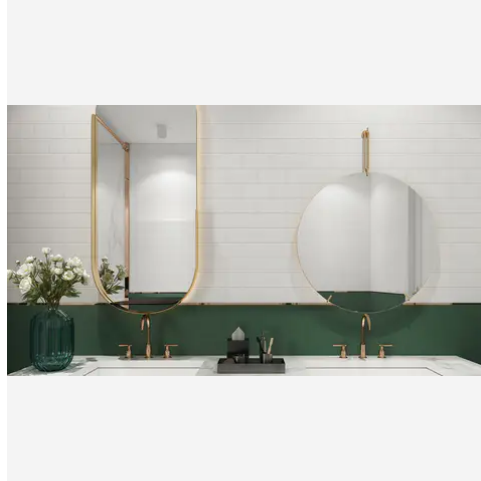

## PRODUCT GALLERY

---

Embrace the timeless purity of the Thassos White, a series defined by its pristine white marble and available in both honed and polished finishes. This versatile series includes four tile shapes—3x6, 18x18, 12x12, and 12x24—perfect for creating clean, elegant surfaces. Complementing the tiles are a variety of mosaic patterns: penny round, hexagon, herringbone, basketweave, and squares, offering endless design possibilities. The series is completed with four trim styles—baseboard, chair rail, bullnose, and pencil—allowing for a flawless and refined finish in any space.