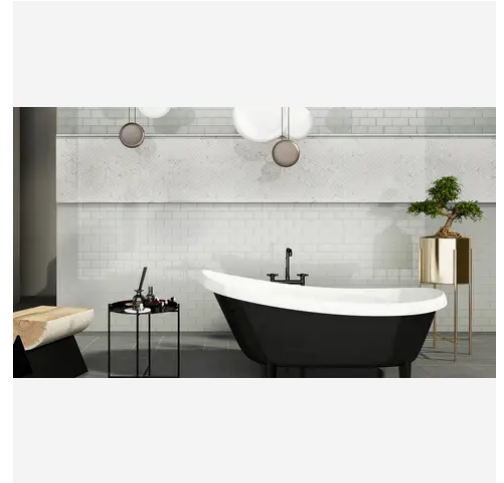

2 x 2 Thassos White Honed Hexagon Mosaic

2x2 Thassos White Honed Hexagon Mosaic

SKU

MOS-THAWHI-2HEX-H

COLOR OPTIONS

**Thassos
White**

SHAPE / SIZE

0.5 x 12 Pencil	 0.75 x 0.75 Penny Round	0.75 x 12 Bullnose
 1 x 1 Square	 1 x 2 Basketweave	 1 x 4 Herringbone
 2 x 2 Hexagon	2 x 12 Crown Molding	

PRODUCT GALLERY

Embrace the timeless purity of the Thassos White, a series defined by its pristine white marble and available in both honed and polished finishes. This versatile series includes four tile shapes—3x6, 18x18, 12x12, and 12x24—perfect for creating clean, elegant surfaces. Complementing the tiles are a variety of mosaic patterns: penny round, hexagon, herringbone, basketweave, and squares, offering endless design possibilities. The series is completed with four trim styles—baseboard, chair rail, bullnose, and pencil—allowing for a flawless and refined finish in any space.