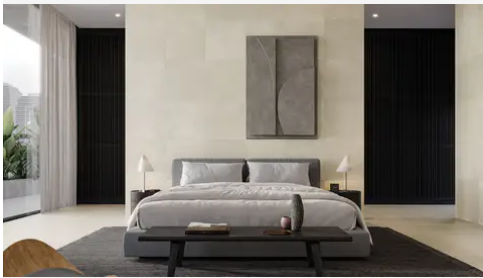

## PRODUCT GALLERY

---

Experience the timeless appeal of our Mojave Dunes series, featuring four tile sizes—24x24, 18x36, 3x12, and 12x24—paired with a sleek pencil trim and three mosaic options including picket, hexagon, and herringbone. Crafted from limestone, these tiles showcase a beige/taupe color base with minimal variation, offering a modern yet timeless look. With a honed finish, they exude sophistication, making them perfect for both interior and exterior projects. Mix and match with other colors to design captivating layouts and patterns that elevate your space with understated elegance.