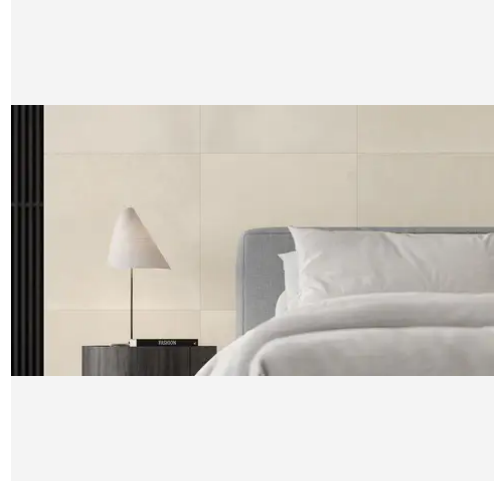

## PRODUCT GALLERY

---

Experience the timeless appeal of our Mojave Dunes series, featuring four tile sizes—24x24, 18x36, 3x12, and 12x24—paired with a sleek pencil trim and three mosaic options including picket, hexagon, and herringbone. Crafted from limestone, these tiles showcase a beige/taupe color base with minimal variation, offering a modern yet timeless look. With a honed finish, they exude sophistication, making them perfect for both interior and exterior projects. Mix and match with other colors to design captivating layouts and patterns that elevate your space with understated elegance.