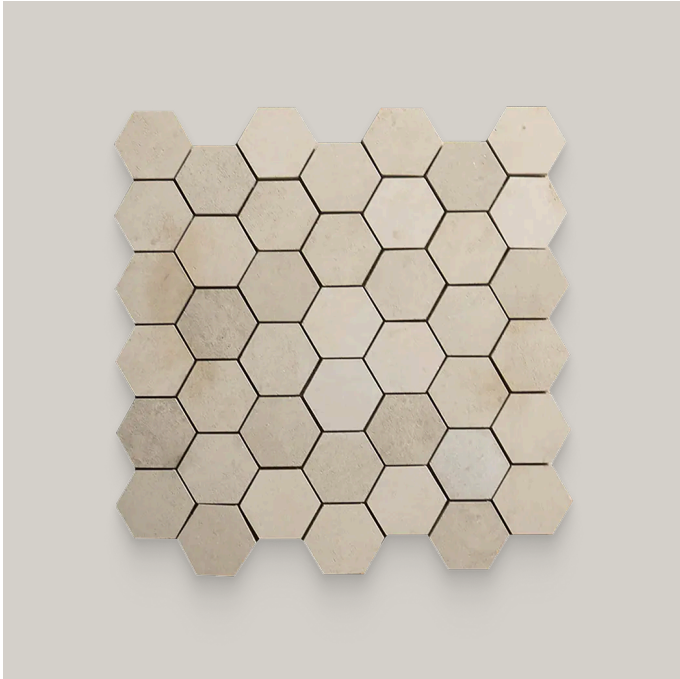

# 2 x 2 Mojave Dunes Honed Hexagon Mosaic

2x2 Mojave Dunes Honed Hexagon Mosaic

SKU  
**SPUI-904149**

COLOR OPTIONS

**Mojave Dunes**

SHAPE / SIZE

 0.5 x 12 Pencil	 1.25 x 4 Herringbone	 <b>2 x 2 Hexagon</b>
 2 x 6 Picket	 3 x 12 Rectangle	 12 x 24 Rectangle
 18 x 36 Rectangle	 24 x 24 Square	

PRODUCT INFORMATION

Material  
Limestone

Shape  
Hexagon

Chip/Tile Size  
2 x 2

Finish  
Honed

Color  
Mojave Dunes

Sq Ft Per Piece  
N/A

Glazed  
N/A

Tile Thickness  
10 mm

Shade Variation  
V3

Texture Variation  
N/A

Size Variation  
N/A

Pits & Chips Variation  
N/A

---

## PRODUCT GALLERY

---

Experience the timeless appeal of our Mojave Dunes series, featuring four tile sizes—24x24, 18x36, 3x12, and 12x24—paired with a sleek pencil trim and three mosaic options including picket, hexagon, and herringbone. Crafted from limestone, these tiles showcase a beige/taupe color base with minimal variation, offering a modern yet timeless look. With a honed finish, they exude sophistication, making them perfect for both interior and exterior projects. Mix and match with other colors to design captivating layouts and patterns that elevate your space with understated elegance.