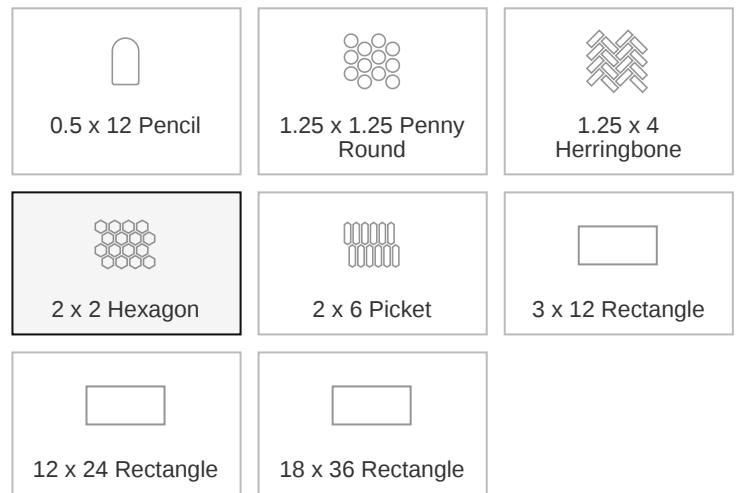

2 x 2 Lilac Honed Hexagon Mosaic

2x2 Lilac Honed Hexagon Mosaic

SKU

SPUI-904087

COLOR OPTIONS

Lilac

SHAPE / SIZE

PRODUCT INFORMATION

Material
Marble

Shape
Hexagon

Chip/Tile Size
2 x 2

Finish
Honed

Color
Lilac

Sq Ft Per Piece
0.99

Glazed
N/A

Tile Thickness
10 mm

Shade Variation
V3

Texture Variation
T1

Size Variation
S1

Pits & Chips Variation
PC1

PACKAGING INFORMATION

Pieces Per Box
5

Sq Ft Per Box
4.95

Weight Per Box
26.35

PRODUCT GALLERY

Introduce a bold statement to your interiors with the Lilac Series, featuring striking purple veins set against a backdrop of pristine white marble. This collection offers three elegant tile shapes—3x12, 12x24, and 18x36—designed to create a sophisticated and visually captivating space. Complementing the tiles are four intricate mosaic patterns: penny round, hexagon, herringbone, and picket, along with a coordinating trim to complete the look. The honed finish enhances the natural beauty of the marble, making the Lilac Series an ideal choice for those seeking to infuse their spaces with a unique blend of luxury and artistic flair.