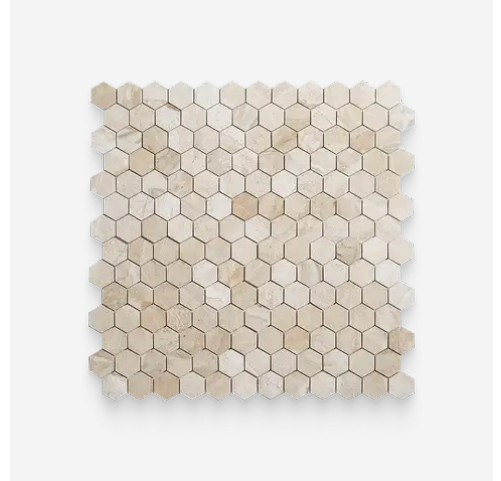

2 x 2 Imperial Beige Honed Hexagon Mosaic

2x2 Imperial Beige Honed Hexagon Mosaic

SKU

SPUI-904125

COLOR OPTIONS

**Imperial
Beige**

SHAPE / SIZE

PRODUCT INFORMATION

Material
Marble

Shape
Hexagon

Chip/Tile Size
2 x 2

Finish
Honed

Color
Imperial Beige

Sq Ft Per Piece
0.99

Glazed
N/A

Tile Thickness
10 mm

Shade Variation
V3

Texture Variation
T1

Size Variation
S1

Pits & Chips Variation
PC1

PACKAGING INFORMATION

Pieces Per Box
5

Sq Ft Per Box
4.95

Weight Per Box
26.35

PRODUCT GALLERY

Elevate your space with the understated elegance of the Imperial Beige Series. Crafted from premium marble, this collection features four versatile tile shapes—3x12, 12x24, 24x24, and 18x36—alongside three intricate mosaic patterns: hexagon, herringbone, and picket. A coordinating trim completes the look, allowing for seamless transitions and design consistency. The medium beige tone, enhanced by a honed finish, offers a sophisticated and timeless appeal, making it an ideal choice for those seeking to create warm, inviting interiors with a touch of luxury.