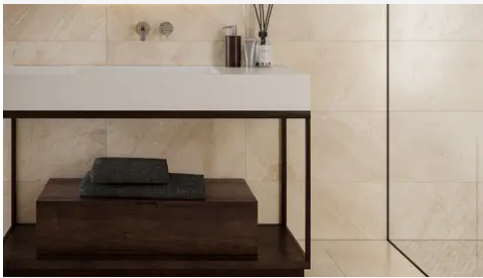

Material
Marble

Shape
Hexagon

Chip/Tile Size
2 x 2

Finish
Honed

Color
Imperial Beige

Sq Ft Per Piece
0.99

Glazed
N/A

Tile Thickness
10 mm

PRODUCT GALLERY

Elevate your space with the understated elegance of the Imperial Beige Series. Crafted from premium marble, this collection features four versatile tile shapes—3x12, 12x24, 24x24, and 18x36—alongside three intricate mosaic patterns: hexagon, herringbone, and picket. A coordinating trim completes the look, allowing for seamless transitions and design consistency. The medium beige tone, enhanced by a honed finish, offers a sophisticated and timeless appeal, making it an ideal choice for those seeking to create warm, inviting interiors with a touch of luxury.