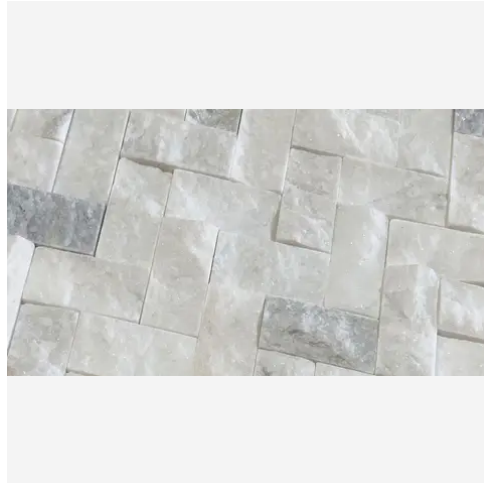

2 x 2 Daphne White Multi Hexagon Mosaic

2x2 Daphne White Multi Hexagon Mosaic

SKU
MOS-DAPWHI-2HEX-M

COLOR OPTIONS

Daphne White

SHAPE / SIZE

- | | | |
|---|-------------------|---------------|
| 0.75 x 12 Modern Bullnose | 1 x 1 Penny Round | 1 x 2 Brick |
| 1 x 2 Herringbone | 1 x 4 Herringbone | 1 x 4 Stacked |
| 
2 x 2 Hexagon | 2 x 6 Picket | |

PRODUCT INFORMATION

Material Marble	Shape Hexagon
Chip/Tile Size 2 x 2	Finish N/A
Color Daphne White	Sq Ft Per Piece 1
Glazed N/A	Tile Thickness 10 mm
Shade Variation V4	Texture Variation T1
Size Variation S1	Pits & Chips Variation PC1

PRODUCT GALLERY

Make a statement with the dramatic elegance of Daphne White. This series features a white base accentuated with striking veins in bold gold and gray tones. Offered in 3 versatile sizes (12x24, 4x12, and 6x6 hexagon), Daphne White caters to a range of design applications. The collection includes 2 modern profile trims for a sleek finish. Unleash your creativity with a staggering 12 mosaic patterns, allowing you to create truly unique designs. The high variation in veining ensures each piece is one-of-a-kind, adding a touch of drama to your space. Mix and match tiles to create captivating layouts and patterns, choosing between a polished, tumbled, or honed finish to complete your vision.