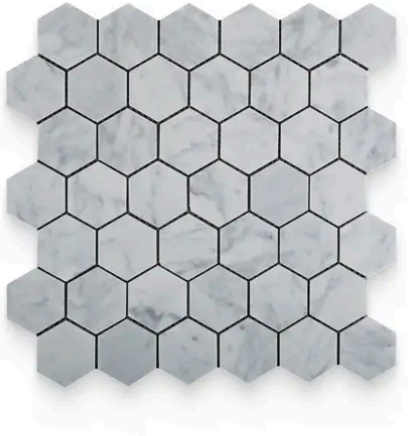

## PRODUCT GALLERY

---

Embrace the enduring beauty of Carrara White. This collection features the classic Italian marble in a timeless palette with gray veins. Carrara White offers unparalleled design flexibility with an extensive range of sizes, encompassing hexagons, squares, and rectangles. The series includes 4 trim options and a stunning selection of 6 mosaic patterns (basketweave, square, hexagon, herringbone, and penny round) for limitless design possibilities. The high variation in veining ensures each piece is one-of-a-kind, adding a touch of individuality to your space. Mix and match tiles to create captivating layouts and patterns, choosing between a polished or honed finish to complete your vision.