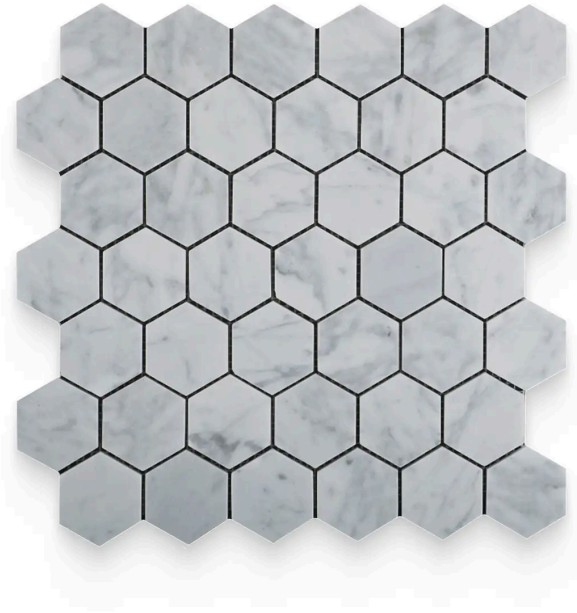

2 x 2 Carrara White Honed Hexagon Mosaic

2x2 Carrara White Honed Hexagon Mosaic

SKU

MOS-CARWHI-2HEX-H

COLOR OPTIONS

**Carrara
White**

SHAPE / SIZE

0.5 x 12 Pencil

0.75 x 0.75 Penny
Round

0.75 x 12 Bullnose

1 x 1 Square

1 x 2 Basketweave

1 x 4 Herringbone

2 x 2 Hexagon

2 x 12 Chair Rail

PRODUCT INFORMATION

Material
Marble

Shape
Hexagon

Chip/Tile Size
2 x 2

Finish
Honed

Color
Carrara White

Sq Ft Per Piece
1

Glazed
N/A

Tile Thickness
10 mm

PRODUCT GALLERY

Embrace the enduring beauty of Carrara White. This collection features the classic Italian marble in a timeless palette with gray veins. Carrara White offers unparalleled design flexibility with an extensive range of sizes, encompassing hexagons, squares, and rectangles. The series includes 4 trim options and a stunning selection of 6 mosaic patterns (basketweave, square, hexagon, herringbone, and penny round) for limitless design possibilities. The high variation in veining ensures each piece is one-of-a-kind, adding a touch of individuality to your space. Mix and match tiles to create captivating layouts and patterns, choosing between a polished or honed finish to complete your vision.