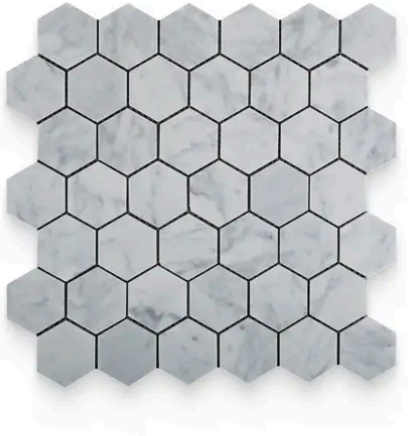

Material
Marble

Shape
Hexagon

Chip/Tile Size
2 x 2

Finish
Honed

Color
Carrara White

Sq Ft Per Piece
1

Glazed
N/A

Tile Thickness
10 mm

PRODUCT GALLERY

Embrace the enduring beauty of Carrara White. This collection features the classic Italian marble in a timeless palette with gray veins. Carrara White offers unparalleled design flexibility with an extensive range of sizes, encompassing hexagons, squares, and rectangles. The series includes 4 trim options and a stunning selection of 6 mosaic patterns (basketweave, square, hexagon, herringbone, and penny round) for limitless design possibilities. The high variation in veining ensures each piece is one-of-a-kind, adding a touch of individuality to your space. Mix and match tiles to create captivating layouts and patterns, choosing between a polished or honed finish to complete your vision.