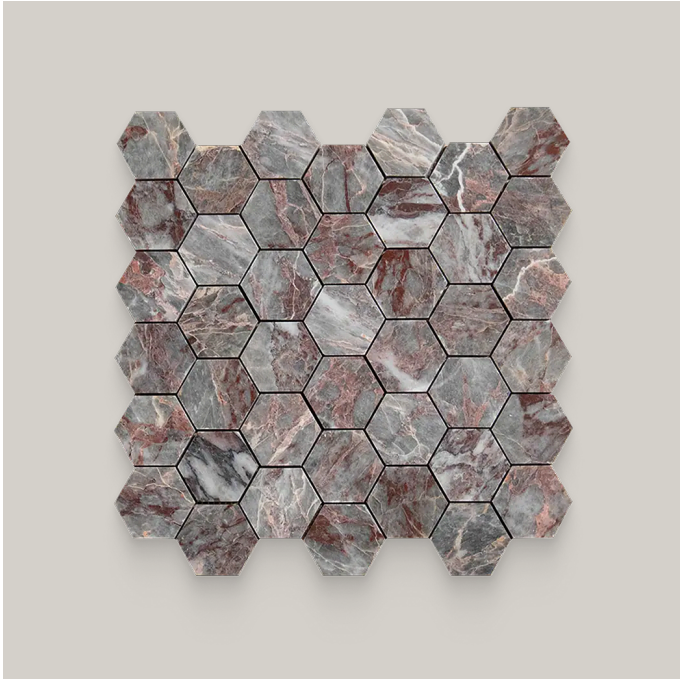

# 2 x 2 Burgundy Lilac Honed Hexagon Mosaic

2x2 Burgundy Lilac Honed Hexagon Mosaic

SKU  
SPUI-904102

COLOR OPTIONS

**Burgundy Lilac**

SHAPE / SIZE

 0.5 x 12 Pencil	 1.25 x 1.25 Penny Round	 1.25 x 4 Herringbone
 2 x 2 Hexagon	 2 x 6 Picket	 3 x 12 Rectangle
 12 x 24 Rectangle	 18 x 36 Rectangle	

PRODUCT INFORMATION

Material Marble	Shape Hexagon
Chip/Tile Size 2 x 2	Finish Honed
Color Burgundy Lilac	Sq Ft Per Piece N/A
Glazed N/A	Tile Thickness 10 mm
Shade Variation V3	Texture Variation N/A
Size Variation N/A	Pits & Chips Variation N/A

## PRODUCT GALLERY

---

Transform your space with our Burgundy Lilac series, featuring 18x36, 3x12, and 12x24 tile, a sleek pencil trim, and four mosaic options including 1.25" penny round, picket, hexagon, and herringbone. Crafted from marble, these tiles showcase a gray base with delicate veins of white, pink, and green, offering high variation for a captivating look. With a honed finish, they exude timeless elegance, making them the focal point of any room. Mix and match with other colors to create captivating layouts and patterns that enhance any design aesthetic. Marble's versatility makes it ideal for various applications, including flooring, wall cladding, and fireplace surrounds, adding a touch of sophistication to any space.