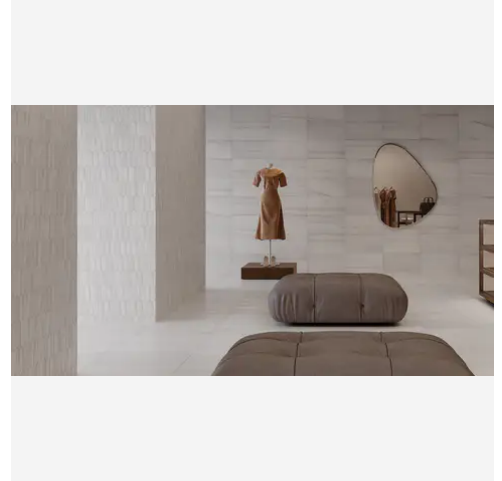

PRODUCT GALLERY

Elevate your space with our Bianco Dolomite Calida series, featuring 3x12 and 12x24 tiles along with a sleek pencil trim and four mosaic options including chevron, picket, hexagon, and 1.25" penny round. Crafted from dolomite, these tiles boast a white base with light cool and warm tone veining, offering a medium variation that adds depth and character to any design. With a honed finish, they exude versatility, seamlessly complementing various design styles. Mix and match with other colors to create captivating layouts and patterns, making them ideal for both classic and contemporary spaces. Dolomite's luxurious appeal lends itself perfectly to marble applications, offering a sophisticated touch to countertops, backsplashes, and accent walls.