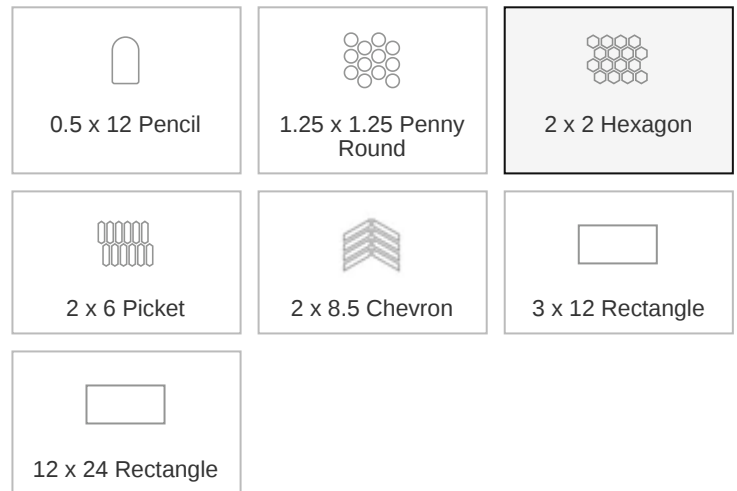

2 x 2 Bianco Dolomite Calida Honed Hexagon Mosaic

2x2 Bianco Dolomite Calida Honed Hexagon Mosaic

SKU

SPUI-904115

COLOR OPTIONS

**Bianco
Dolomite
Calida**

SHAPE / SIZE

PRODUCT INFORMATION

Material Dolomite	Shape Hexagon
Chip/Tile Size 2 x 2	Finish Honed
Color Bianco Dolomite Calida	Sq Ft Per Piece N/A
Glazed N/A	Tile Thickness 10 mm
Shade Variation V3	Texture Variation N/A
Size Variation N/A	Pits & Chips Variation N/A