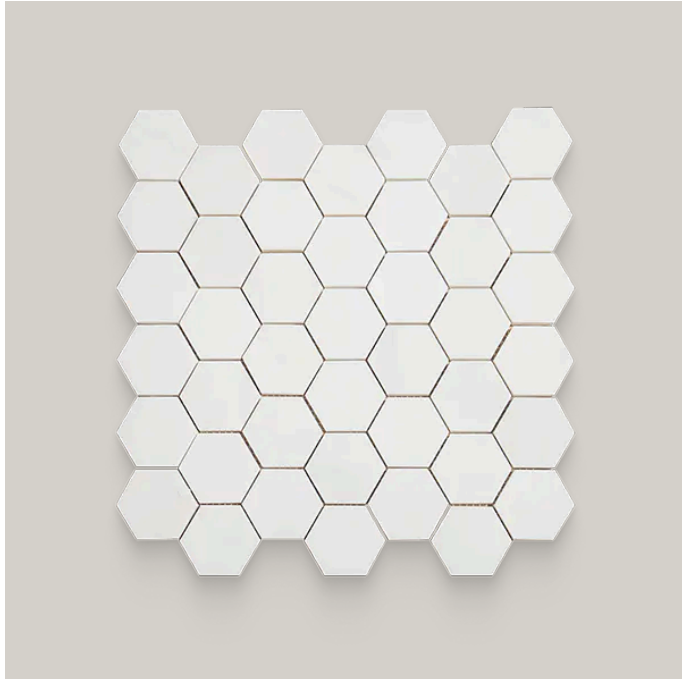

2 x 2 Bianco Dolomite Calida Honed Hexagon Mosaic

2x2 Bianco Dolomite Calida Honed Hexagon Mosaic

SKU

SPUI-904115

COLOR OPTIONS

**Bianco
Dolomite
Calida**

SHAPE / SIZE

PRODUCT INFORMATION

Material Dolomite	Shape Hexagon
Chip/Tile Size 2 x 2	Finish Honed
Color Bianco Dolomite Calida	Sq Ft Per Piece N/A
Glazed N/A	Tile Thickness 10 mm
Shade Variation V3	Texture Variation N/A
Size Variation N/A	Pits & Chips Variation N/A

PRODUCT GALLERY

Elevate your space with our Bianco Dolomite Calida series, featuring 3x12 and 12x24 tiles along with a sleek pencil trim and four mosaic options including chevron, picket, hexagon, and 1.25" penny round. Crafted from dolomite, these tiles boast a white base with light cool and warm tone veining, offering a medium variation that adds depth and character to any design. With a honed finish, they exude versatility, seamlessly complementing various design styles. Mix and match with other colors to create captivating layouts and patterns, making them ideal for both classic and contemporary spaces. Dolomite's luxurious appeal lends itself perfectly to marble applications, offering a sophisticated touch to countertops, backsplashes, and accent walls.