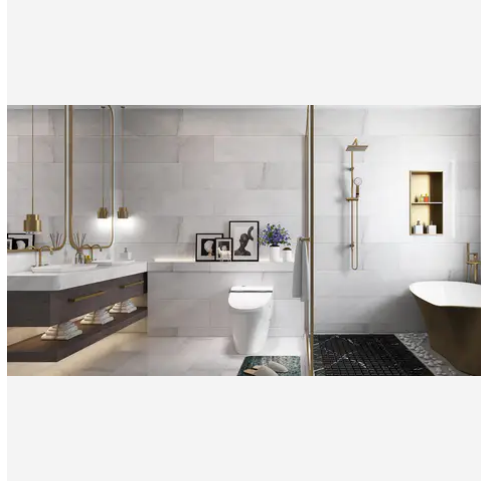

2 x 2 Bianco Bello Honed Hexagon Mosaic

2x2 Bianco Bello Honed Hexagon Mosaic

SKU
MOS-BIABEL-2HEX-H

COLOR OPTIONS

Bianco Bello

SHAPE / SIZE

0.5 x 12 Pencil	 0.75 x 0.75 Penny Round	0.75 x 12 Bullnose
 1 x 1 Square	 1 x 4 Herringbone	 2 x 2 Hexagon
2 x 12 Chair Rail	 3 x 3 Hexagon	

PRODUCT INFORMATION

Material Marble	Shape Hexagon
Chip/Tile Size 2 x 2	Finish Honed
Color Bianco Bello	Sq Ft Per Piece 1
Glazed N/A	Tile Thickness 10 mm
Shade Variation V4	Texture Variation N/A
Size Variation N/A	Pits & Chips Variation N/A

PRODUCT GALLERY

Bianco Bello - Italian for "beautiful white" - embodies timeless elegance. This series boasts a stunning array, ranging from delicate 2-inch hexagons to grand 12x24 rectangles. Bianco Bello offers unparalleled design flexibility with 4 distinct trims (pencil, baseboard, chair rail, and bullnose) and 5 mosaic patterns (square, hexagon, herringbone, and penny round). The white base with cool and warm tones creates a sense of spaciousness, while the high variation in veining patterns adds a touch of individuality to each piece. Crafted from luxurious marble, Bianco Bello allows you to mix and match colors to create captivating layouts and patterns, polished, tumbled, or honed to suit your desired aesthetic.