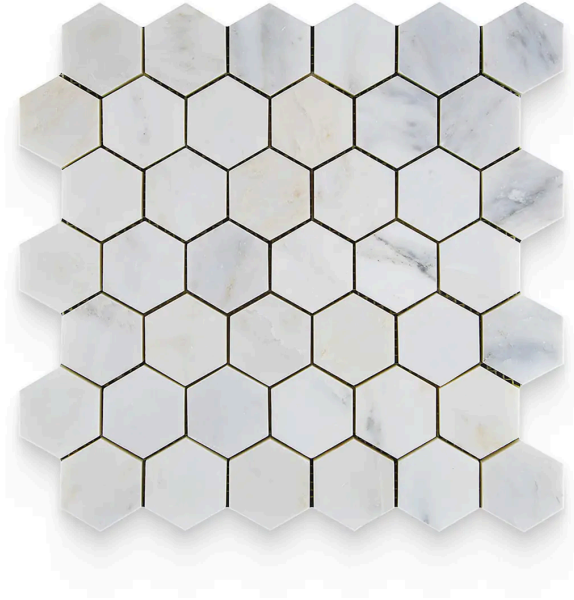

2 x 2 Bianco Bello Honed Hexagon Mosaic

2x2 Bianco Bello Honed Hexagon Mosaic

SKU
MOS-BIABEL-2HEX-H

COLOR OPTIONS

Bianco Bello

SHAPE / SIZE

0.5 x 12 Pencil	 0.75 x 0.75 Penny Round	0.75 x 12 Bullnose
 1 x 1 Square	 1 x 4 Herringbone	 2 x 2 Hexagon
2 x 12 Chair Rail	 3 x 3 Hexagon	

PRODUCT INFORMATION

Material Marble	Shape Hexagon
Chip/Tile Size 2 x 2	Finish Honed
Color Bianco Bello	Sq Ft Per Piece 1
Glazed N/A	Tile Thickness 10 mm
Shade Variation V4	Texture Variation N/A
Size Variation N/A	Pits & Chips Variation N/A

PRODUCT GALLERY

Bianco Bello - Italian for "beautiful white" - embodies timeless elegance. This series boasts a stunning array, ranging from delicate 2-inch hexagons to grand 12x24 rectangles. Bianco Bello offers unparalleled design flexibility with 4 distinct trims (pencil, baseboard, chair rail, and bullnose) and 5 mosaic patterns (square, hexagon, herringbone, and penny round). The white base with cool and warm tones creates a sense of spaciousness, while the high variation in veining patterns adds a touch of individuality to each piece. Crafted from luxurious marble, Bianco Bello allows you to mix and match colors to create captivating layouts and patterns, polished, tumbled, or honed to suit your desired aesthetic.