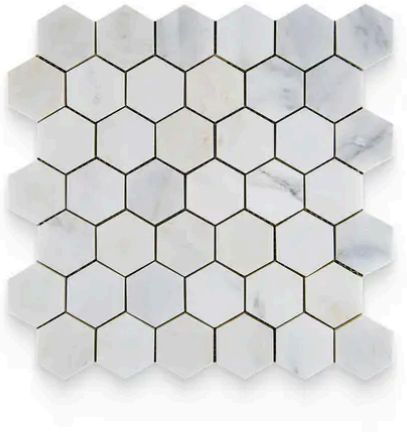

2 x 2 Bianco Bello Honed Hexagon Mosaic

2x2 Bianco Bello Honed Hexagon Mosaic

SKU
MOS-BIABEL-2HEX-H

COLOR OPTIONS

Bianco Bello

SHAPE / SIZE

0.5 x 12 Pencil	 0.75 x 0.75 Penny Round	0.75 x 12 Bullnose
 1 x 1 Square	 1 x 4 Herringbone	 2 x 2 Hexagon
2 x 12 Chair Rail	 3 x 3 Hexagon	

PRODUCT INFORMATION

Material Marble	Shape Hexagon
Chip/Tile Size 2 x 2	Finish Honed
Color Bianco Bello	Sq Ft Per Piece 1
Glazed N/A	Tile Thickness 10 mm
Shade Variation V4	Texture Variation N/A
Size Variation N/A	Pits & Chips Variation N/A

PRODUCT GALLERY

Bianco Bello - Italian for "beautiful white" - embodies timeless elegance. This series boasts a stunning array, ranging from delicate 2-inch hexagons to grand 12x24 rectangles. Bianco Bello offers unparalleled design flexibility with 4 distinct trims (pencil, baseboard, chair rail, and bullnose) and 5 mosaic patterns (square, hexagon, herringbone, and penny round). The white base with cool and warm tones creates a sense of spaciousness, while the high variation in veining patterns adds a touch of individuality to each piece. Crafted from luxurious marble, Bianco Bello allows you to mix and match colors to create captivating layouts and patterns, polished, tumbled, or honed to suit your desired aesthetic.