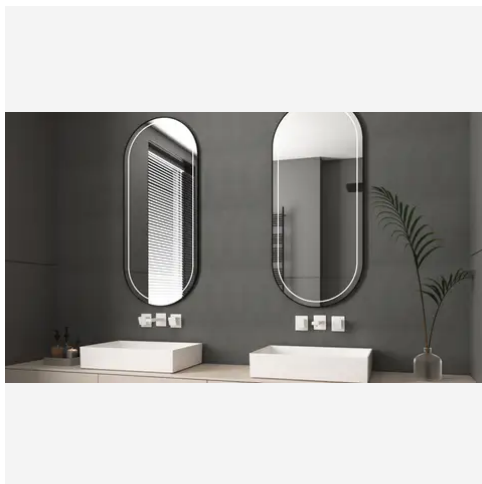

2 x 2 Basalt Black Honed Hexagon Mosaic

2x2 Basalt Black Honed Hexagon Mosaic

SKU

MOS-BASBLA-2HEX-H

COLOR OPTIONS

**Basalt
Black**

SHAPE / SIZE

PRODUCT INFORMATION

PRODUCT GALLERY

Embrace the modern elegance of the Basalt Series. This captivating collection features a sophisticated palette of 2 timeless colors: classic black and cool gray. Offered in 3 distinct finishes - honed, flamed, and combed - these tiles provide captivating textural variations to suit your design vision. Available in versatile 12x24 alongside a coordinating 6x6 hexagon mosaic, Basalt tiles are perfect for creating stunning backsplashes, accent walls, and other indoor applications. The low variation and glossy finish ensure a sleek and unified look, while the cool gray and black tones add a touch of drama.