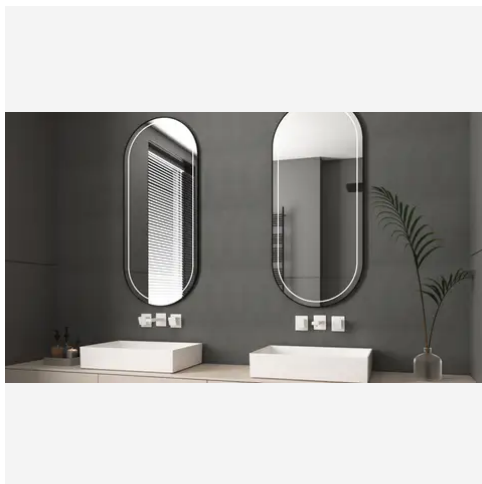

## PRODUCT GALLERY

---

Embrace the modern elegance of the Basalt Series. This captivating collection features a sophisticated palette of 2 timeless colors: classic black and cool gray. Offered in 3 distinct finishes - honed, flamed, and combed - these tiles provide captivating textural variations to suit your design vision. Available in versatile 12x24 alongside a coordinating 6x6 hexagon mosaic, Basalt tiles are perfect for creating stunning backsplashes, accent walls, and other indoor applications. The low variation and glossy finish ensure a sleek and unified look, while the cool gray and black tones add a touch of drama.