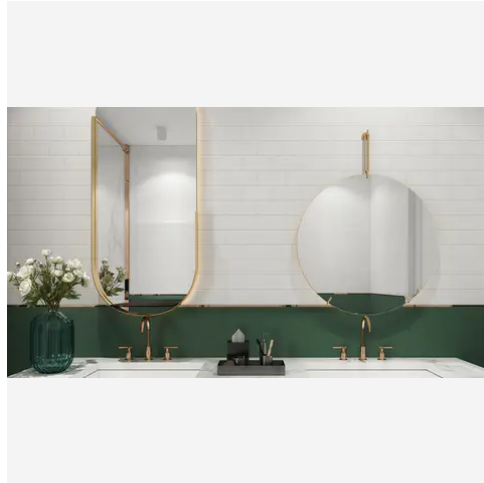

## PRODUCT GALLERY

---

Embrace the timeless purity of the Thassos White, a series defined by its pristine white marble and available in both honed and polished finishes. This versatile series includes four tile shapes—3x6, 18x18, 12x12, and 12x24—perfect for creating clean, elegant surfaces. Complementing the tiles are a variety of mosaic patterns: penny round, hexagon, herringbone, basketweave, and squares, offering endless design possibilities. The series is completed with four trim styles—baseboard, chair rail, bullnose, and pencil—allowing for a flawless and refined finish in any space.