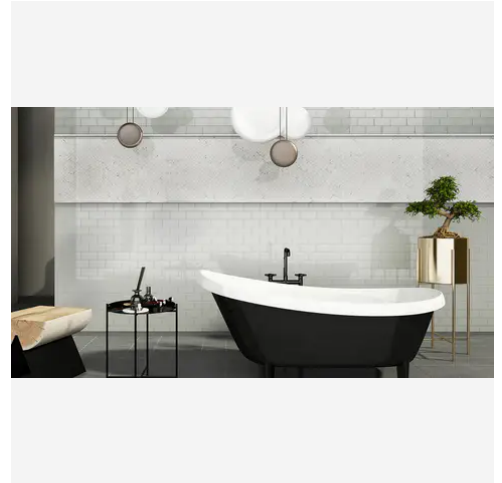

## PRODUCT GALLERY

---

Embrace the timeless purity of the Thassos White, a series defined by its pristine white marble and available in both honed and polished finishes. This versatile series includes four tile shapes—3x6, 18x18, 12x12, and 12x24—perfect for creating clean, elegant surfaces. Complementing the tiles are a variety of mosaic patterns: penny round, hexagon, herringbone, basketweave, and squares, offering endless design possibilities. The series is completed with four trim styles—baseboard, chair rail, bullnose, and pencil—allowing for a flawless and refined finish in any space.