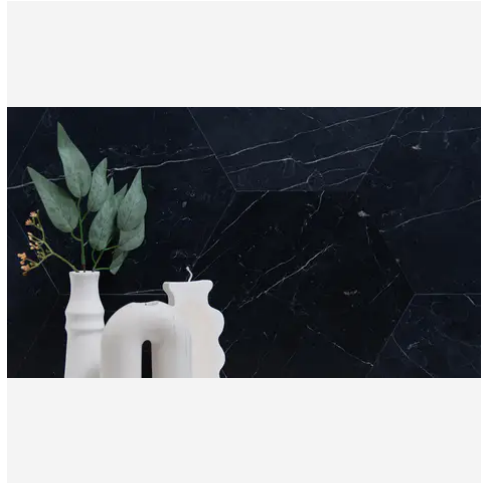

PRODUCT INFORMATION

Material Marble	Shape Chair Rail
Chip/Tile Size 2 x 12	Finish Polished
Color Nero Marquina	Sq Ft Per Piece N/A
Glazed N/A	Tile Thickness N/A
Shade Variation V4	Texture Variation N/A
Size Variation N/A	Pits & Chips Variation N/A

Nero Marquina marble is a luxurious black marble known for its striking white veining and deep, rich color. Quarried in China, this elegant stone exudes sophistication and timeless beauty, making it a favored choice for high-end interiors. Available in honed, tumbled and polished finishes, its surface treatment highlights the contrast between the dark background and the white veins, creating a dramatic effect. Ideal for countertops, flooring, and wall applications, Nero Marquina marble adds a touch of opulence to any space. Durable and perfect for both residential and commercial applications, enhance your design with the captivating allure of Nero Marquina marble.