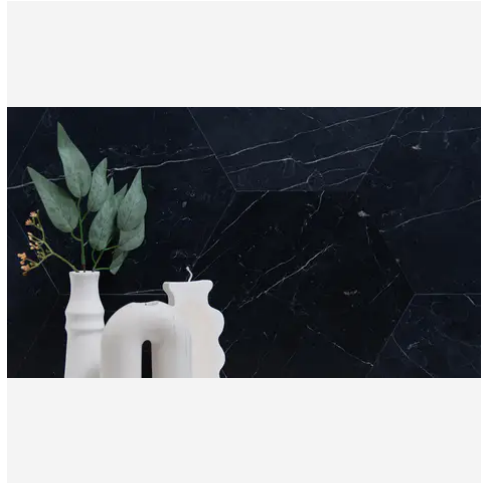

PRODUCT INFORMATION

Material Marble	Shape Chair Rail
Chip/Tile Size 2 x 12	Finish Polished
Color Nero Marquina	Sq Ft Per Piece N/A
Glazed N/A	Tile Thickness N/A
Shade Variation V4	Texture Variation N/A
Size Variation N/A	Pits & Chips Variation N/A

PRODUCT GALLERY

Nero Marquina marble is a luxurious black marble known for its striking white veining and deep, rich color. Quarried in China, this elegant stone exudes sophistication and timeless beauty, making it a favored choice for high-end interiors. Available in honed, tumbled and polished finishes, its surface treatment highlights the contrast between the dark background and the white veins, creating a dramatic effect. Ideal for countertops, flooring, and wall applications, Nero Marquina marble adds a touch of opulence to any space. Durable and perfect for both residential and commercial applications, enhance your design with the captivating allure of Nero Marquina marble.