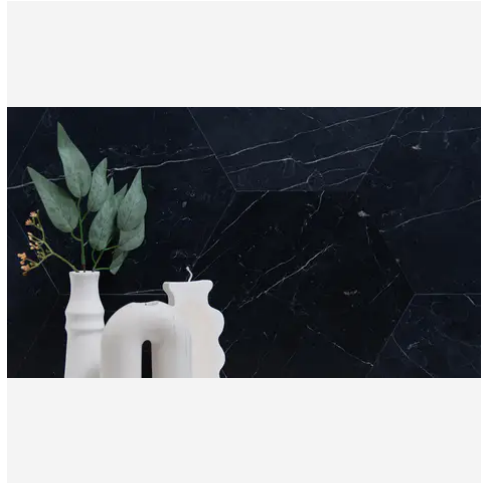

PRODUCT INFORMATION

Material Marble	Shape Chair Rail
Chip/Tile Size 2 x 12	Finish Honed
Color Nero Marquina	Sq Ft Per Piece N/A
Glazed N/A	Tile Thickness N/A
Shade Variation V4	Texture Variation N/A
Size Variation N/A	Pits & Chips Variation N/A

PRODUCT GALLERY

Nero Marquina marble is a luxurious black marble known for its striking white veining and deep, rich color. Quarried in China, this elegant stone exudes sophistication and timeless beauty, making it a favored choice for high-end interiors. Available in honed, tumbled and polished finishes, its surface treatment highlights the contrast between the dark background and the white veins, creating a dramatic effect. Ideal for countertops, flooring, and wall applications, Nero Marquina marble adds a touch of opulence to any space. Durable and perfect for both residential and commercial applications, enhance your design with the captivating allure of Nero Marquina marble.