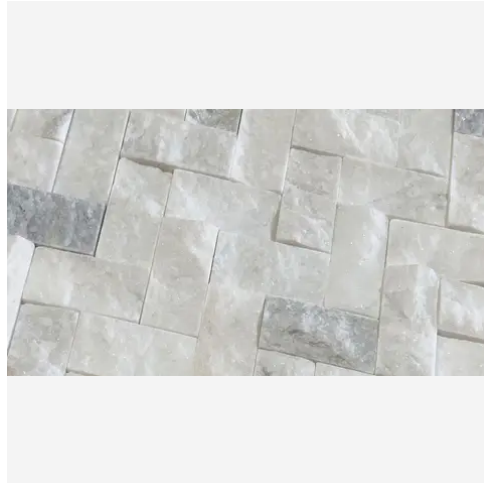

2 x 12 Daphne White Polished Modern Chair Rail Trim

2x12 Daphne White Polished Modern Chair Rail Trim

SKU
TRI-DAPWHI-CR-P

COLOR OPTIONS

Daphne White

SHAPE / SIZE

 0.75 x 12 Modern Bullnose	1 x 1 Penny Round	1 x 2 Brick
1 x 2 Herringbone	1 x 4 Herringbone	1 x 4 Stacked
2 x 2 Hexagon	2 x 6 Picket	

PRODUCT INFORMATION

Material Marble	Shape Modern Chair Rail
Chip/Tile Size 2 x 12	Finish Polished
Color Daphne White	Sq Ft Per Piece N/A
Glazed N/A	Tile Thickness N/A
Shade Variation V4	Texture Variation T1
Size Variation S1	Pits & Chips Variation PC1

PRODUCT GALLERY

Make a statement with the dramatic elegance of Daphne White. This series features a white base accentuated with striking veins in bold gold and gray tones. Offered in 3 versatile sizes (12x24, 4x12, and 6x6 hexagon), Daphne White caters to a range of design applications. The collection includes 2 modern profile trims for a sleek finish. Unleash your creativity with a staggering 12 mosaic patterns, allowing you to create truly unique designs. The high variation in veining ensures each piece is one-of-a-kind, adding a touch of drama to your space. Mix and match tiles to create captivating layouts and patterns, choosing between a polished, tumbled, or honed finish to complete your vision.