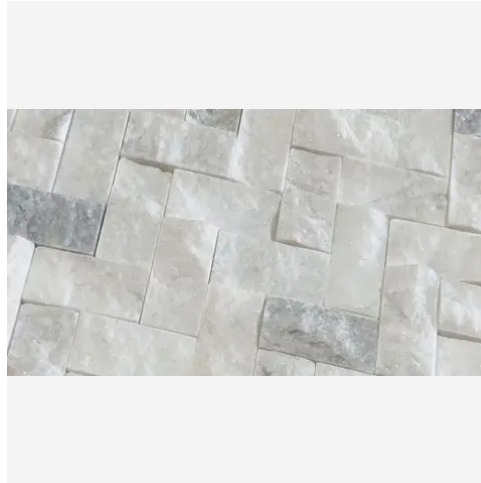

2 x 12 Daphne White Honed Modern Chair Rail Trim

2x12 Daphne White Honed Modern Chair Rail Trim

SKU
TRI-DAPWHI-CR-H

COLOR OPTIONS

Daphne White

SHAPE / SIZE

 0.75 x 12 Modern Bullnose	1 x 1 Penny Round	1 x 2 Brick
1 x 2 Herringbone	1 x 4 Herringbone	1 x 4 Stacked
2 x 2 Hexagon	2 x 6 Picket	

PRODUCT INFORMATION

Material Marble	Shape Modern Chair Rail
Chip/Tile Size 2 x 12	Finish Honed
Color Daphne White	Sq Ft Per Piece N/A
Glazed N/A	Tile Thickness N/A
Shade Variation V4	Texture Variation T1
Size Variation S1	Pits & Chips Variation PC1

PRODUCT GALLERY

Make a statement with the dramatic elegance of Daphne White. This series features a white base accentuated with striking veins in bold gold and gray tones. Offered in 3 versatile sizes (12x24, 4x12, and 6x6 hexagon), Daphne White caters to a range of design applications. The collection includes 2 modern profile trims for a sleek finish. Unleash your creativity with a staggering 12 mosaic patterns, allowing you to create truly unique designs. The high variation in veining ensures each piece is one-of-a-kind, adding a touch of drama to your space. Mix and match tiles to create captivating layouts and patterns, choosing between a polished, tumbled, or honed finish to complete your vision.