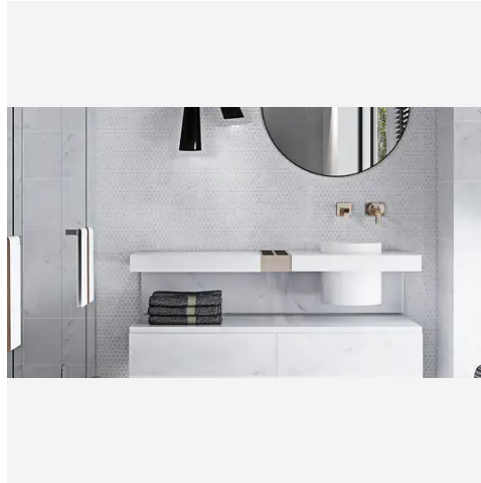

2 x 12 Carrara White Polished Chair Rail Trim

2x12 Carrara White Polished Chair Rail Trim

SKU
TRI-CARWHI-CR1-P

COLOR OPTIONS

Carrara White

SHAPE / SIZE

 0.5 x 12 Pencil	0.75 x 0.75 Penny Round 	 0.75 x 12 Bullnose
1 x 1 Square	1 x 2 Basketweave	1 x 4 Herringbone
2 x 2 Hexagon	 2 x 12 Chair Rail	

PRODUCT INFORMATION

Material Marble	Shape Chair Rail
Chip/Tile Size 2 x 12	Finish Polished
Color Carrara White	Sq Ft Per Piece N/A
Glazed N/A	Tile Thickness N/A
Shade Variation V4	Texture Variation N/A
Size Variation N/A	Pits & Chips Variation N/A

PRODUCT GALLERY

Embrace the enduring beauty of Carrara White. This collection features the classic Italian marble in a timeless palette with gray veins. Carrara White offers unparalleled design flexibility with an extensive range of sizes, encompassing hexagons, squares, and rectangles. The series includes 4 trim options and a stunning selection of 6 mosaic patterns (basketweave, square, hexagon, herringbone, and penny round) for limitless design possibilities. The high variation in veining ensures each piece is one-of-a-kind, adding a touch of individuality to your space. Mix and match tiles to create captivating layouts and patterns, choosing between a polished or honed finish to complete your vision.