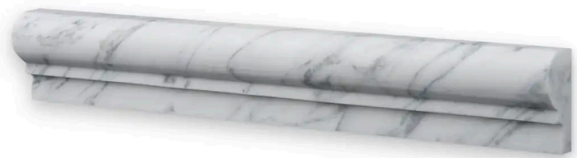

2 x 12 Carrara White Polished Chair Rail Trim

2x12 Carrara White Polished Chair Rail Trim

SKU
TRI-CARWHI-CR1-P

COLOR OPTIONS

Carrara White

SHAPE / SIZE

 0.5 x 12 Pencil	0.75 x 0.75 Penny Round 	 0.75 x 12 Bullnose
1 x 1 Square	1 x 2 Basketweave	1 x 4 Herringbone
2 x 2 Hexagon	 2 x 12 Chair Rail	

PRODUCT INFORMATION

Material Marble	Shape Chair Rail
Chip/Tile Size 2 x 12	Finish Polished
Color Carrara White	Sq Ft Per Piece N/A
Glazed N/A	Tile Thickness N/A
Shade Variation V4	Texture Variation N/A
Size Variation N/A	Pits & Chips Variation N/A

PRODUCT GALLERY

Embrace the enduring beauty of Carrara White. This collection features the classic Italian marble in a timeless palette with gray veins. Carrara White offers unparalleled design flexibility with an extensive range of sizes, encompassing hexagons, squares, and rectangles. The series includes 4 trim options and a stunning selection of 6 mosaic patterns (basketweave, square, hexagon, herringbone, and penny round) for limitless design possibilities. The high variation in veining ensures each piece is one-of-a-kind, adding a touch of individuality to your space. Mix and match tiles to create captivating layouts and patterns, choosing between a polished or honed finish to complete your vision.