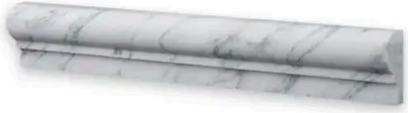

PRODUCT INFORMATION

Material Marble	Shape Chair Rail
Chip/Tile Size 2 x 12	Finish Polished
Color Carrara White	Sq Ft Per Piece N/A
Glazed N/A	Tile Thickness N/A
Shade Variation V4	Texture Variation N/A
Size Variation N/A	Pits & Chips Variation N/A

PRODUCT GALLERY

Embrace the enduring beauty of Carrara White. This collection features the classic Italian marble in a timeless palette with gray veins. Carrara White offers unparalleled design flexibility with an extensive range of sizes, encompassing hexagons, squares, and rectangles. The series includes 4 trim options and a stunning selection of 6 mosaic patterns (basketweave, square, hexagon, herringbone, and penny round) for limitless design possibilities. The high variation in veining ensures each piece is one-of-a-kind, adding a touch of individuality to your space. Mix and match tiles to create captivating layouts and patterns, choosing between a polished or honed finish to complete your vision.