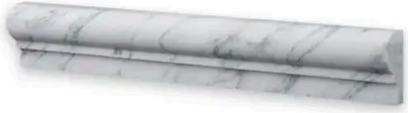

PRODUCT INFORMATION

Material Marble	Shape Chair Rail
Chip/Tile Size 2 x 12	Finish Honed
Color Carrara White	Sq Ft Per Piece N/A
Glazed N/A	Tile Thickness N/A
Shade Variation V4	Texture Variation N/A
Size Variation N/A	Pits & Chips Variation N/A

PRODUCT GALLERY

Embrace the enduring beauty of Carrara White. This collection features the classic Italian marble in a timeless palette with gray veins. Carrara White offers unparalleled design flexibility with an extensive range of sizes, encompassing hexagons, squares, and rectangles. The series includes 4 trim options and a stunning selection of 6 mosaic patterns (basketweave, square, hexagon, herringbone, and penny round) for limitless design possibilities. The high variation in veining ensures each piece is one-of-a-kind, adding a touch of individuality to your space. Mix and match tiles to create captivating layouts and patterns, choosing between a polished or honed finish to complete your vision.