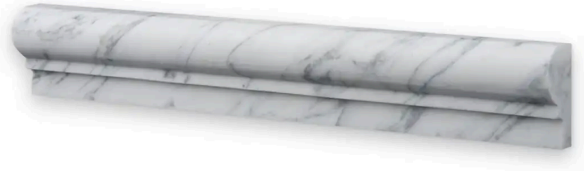

2 x 12 Carrara White Honed Chair Rail Trim

2x12 Carrara White Honed Chair Rail Trim

SKU
TRI-CARWHI-CR1-H

COLOR OPTIONS

Carrara White

SHAPE / SIZE

 0.5 x 12 Pencil	0.75 x 0.75 Penny Round 	 0.75 x 12 Bullnose
1 x 1 Square	1 x 2 Basketweave	1 x 4 Herringbone
2 x 2 Hexagon	 2 x 12 Chair Rail	

PRODUCT INFORMATION

Material Marble	Shape Chair Rail
Chip/Tile Size 2 x 12	Finish Honed
Color Carrara White	Sq Ft Per Piece N/A
Glazed N/A	Tile Thickness N/A
Shade Variation V4	Texture Variation N/A
Size Variation N/A	Pits & Chips Variation N/A

PRODUCT GALLERY

Embrace the enduring beauty of Carrara White. This collection features the classic Italian marble in a timeless palette with gray veins. Carrara White offers unparalleled design flexibility with an extensive range of sizes, encompassing hexagons, squares, and rectangles. The series includes 4 trim options and a stunning selection of 6 mosaic patterns (basketweave, square, hexagon, herringbone, and penny round) for limitless design possibilities. The high variation in veining ensures each piece is one-of-a-kind, adding a touch of individuality to your space. Mix and match tiles to create captivating layouts and patterns, choosing between a polished or honed finish to complete your vision.