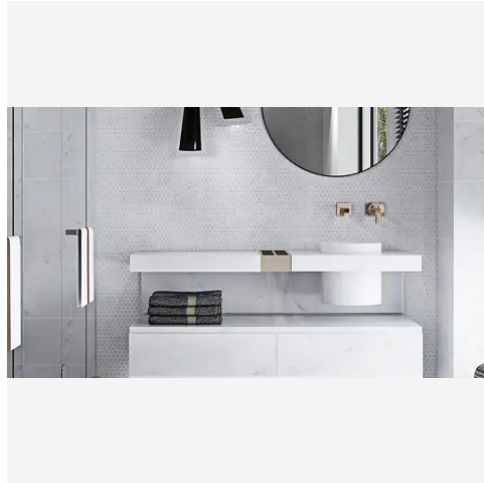

PRODUCT INFORMATION

Material Marble	Shape Chair Rail
Chip/Tile Size 2 x 12	Finish Honed
Color Carrara White	Sq Ft Per Piece N/A
Glazed N/A	Tile Thickness N/A
Shade Variation V4	Texture Variation N/A
Size Variation N/A	Pits & Chips Variation N/A

PRODUCT GALLERY

Embrace the enduring beauty of Carrara White. This collection features the classic Italian marble in a timeless palette with gray veins. Carrara White offers unparalleled design flexibility with an extensive range of sizes, encompassing hexagons, squares, and rectangles. The series includes 4 trim options and a stunning selection of 6 mosaic patterns (basketweave, square, hexagon, herringbone, and penny round) for limitless design possibilities. The high variation in veining ensures each piece is one-of-a-kind, adding a touch of individuality to your space. Mix and match tiles to create captivating layouts and patterns, choosing between a polished or honed finish to complete your vision.