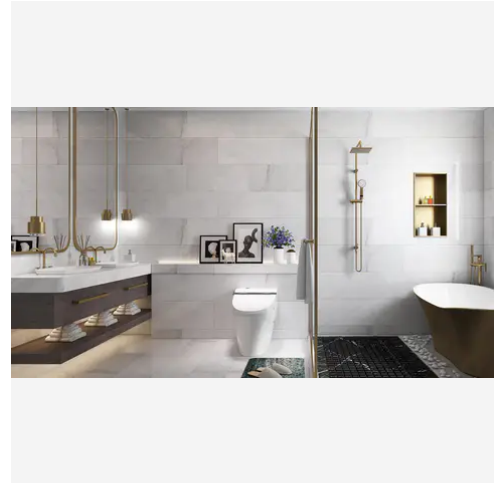

2 x 12 Bianco Bello Polished Chair Rail Trim

2x12 Bianco Bello Polished Chair Rail Trim

SKU
TRI-BIABEL-CR-P

COLOR OPTIONS

Bianco Bello

SHAPE / SIZE

 0.5 x 12 Pencil	0.75 x 0.75 Penny Round	 0.75 x 12 Bullnose
1 x 1 Square	1 x 4 Herringbone	2 x 2 Hexagon
 2 x 12 Chair Rail	3 x 3 Hexagon	

PRODUCT INFORMATION

Material Marble	Shape Chair Rail
Chip/Tile Size 2 x 12	Finish Polished
Color Bianco Bello	Sq Ft Per Piece N/A
Glazed N/A	Tile Thickness N/A
Shade Variation V4	Texture Variation N/A
Size Variation N/A	Pits & Chips Variation N/A

PRODUCT GALLERY

Bianco Bello - Italian for "beautiful white" - embodies timeless elegance. This series boasts a stunning array, ranging from delicate 2-inch hexagons to grand 12x24 rectangles. Bianco Bello offers unparalleled design flexibility with 4 distinct trims (pencil, baseboard, chair rail, and bullnose) and 5 mosaic patterns (square, hexagon, herringbone, and penny round). The white base with cool and warm tones creates a sense of spaciousness, while the high variation in veining patterns adds a touch of individuality to each piece. Crafted from luxurious marble, Bianco Bello allows you to mix and match colors to create captivating layouts and patterns, polished, tumbled, or honed to suit your desired aesthetic.