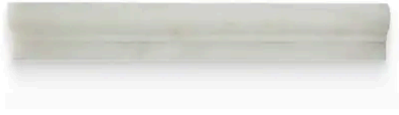

PRODUCT INFORMATION

Material Marble	Shape Chair Rail
Chip/Tile Size 2 x 12	Finish Polished
Color Bianco Bello	Sq Ft Per Piece N/A
Glazed N/A	Tile Thickness N/A
Shade Variation V4	Texture Variation N/A
Size Variation N/A	Pits & Chips Variation N/A

PRODUCT GALLERY

Bianco Bello - Italian for "beautiful white" - embodies timeless elegance. This series boasts a stunning array, ranging from delicate 2-inch hexagons to grand 12x24 rectangles. Bianco Bello offers unparalleled design flexibility with 4 distinct trims (pencil, baseboard, chair rail, and bullnose) and 5 mosaic patterns (square, hexagon, herringbone, and penny round). The white base with cool and warm tones creates a sense of spaciousness, while the high variation in veining patterns adds a touch of individuality to each piece. Crafted from luxurious marble, Bianco Bello allows you to mix and match colors to create captivating layouts and patterns, polished, tumbled, or honed to suit your desired aesthetic.