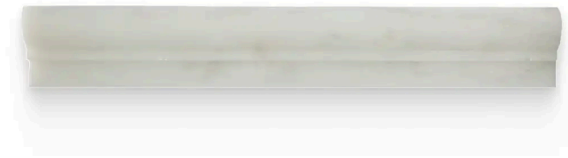

2 x 12 Bianco Bello Polished Chair Rail Trim

2x12 Bianco Bello Polished Chair Rail Trim

SKU
TRI-BIABEL-CR-P

COLOR OPTIONS

Bianco Bello

SHAPE / SIZE

 0.5 x 12 Pencil	0.75 x 0.75 Penny Round	 0.75 x 12 Bullnose
1 x 1 Square	1 x 4 Herringbone	2 x 2 Hexagon
 2 x 12 Chair Rail	3 x 3 Hexagon	

PRODUCT INFORMATION

Material Marble	Shape Chair Rail
Chip/Tile Size 2 x 12	Finish Polished
Color Bianco Bello	Sq Ft Per Piece N/A
Glazed N/A	Tile Thickness N/A
Shade Variation V4	Texture Variation N/A
Size Variation N/A	Pits & Chips Variation N/A

PRODUCT GALLERY

Bianco Bello - Italian for "beautiful white" - embodies timeless elegance. This series boasts a stunning array, ranging from delicate 2-inch hexagons to grand 12x24 rectangles. Bianco Bello offers unparalleled design flexibility with 4 distinct trims (pencil, baseboard, chair rail, and bullnose) and 5 mosaic patterns (square, hexagon, herringbone, and penny round). The white base with cool and warm tones creates a sense of spaciousness, while the high variation in veining patterns adds a touch of individuality to each piece. Crafted from luxurious marble, Bianco Bello allows you to mix and match colors to create captivating layouts and patterns, polished, tumbled, or honed to suit your desired aesthetic.