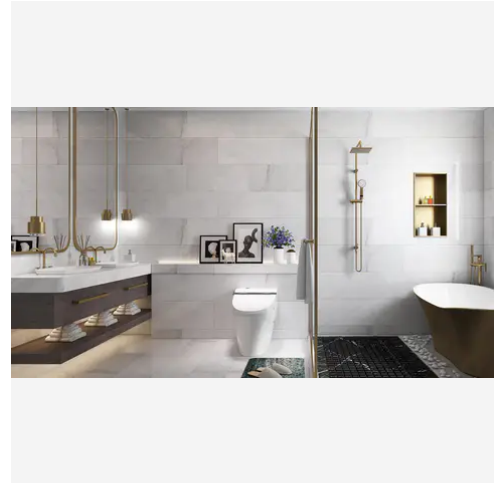

2 x 12 Bianco Bello Honed Chair Rail Trim

2x12 Bianco Bello Honed Chair Rail Trim

SKU
TRI-BIABEL-CR-H

COLOR OPTIONS

**Bianco
Bello**

SHAPE / SIZE

 0.5 x 12 Pencil	0.75 x 0.75 Penny Round	 0.75 x 12 Bullnose
1 x 1 Square	1 x 4 Herringbone	2 x 2 Hexagon
 2 x 12 Chair Rail	3 x 3 Hexagon	

PRODUCT INFORMATION

Material Marble	Shape Chair Rail
Chip/Tile Size 2 x 12	Finish Honed
Color Bianco Bello	Sq Ft Per Piece N/A
Glazed N/A	Tile Thickness N/A
Shade Variation V4	Texture Variation N/A
Size Variation N/A	Pits & Chips Variation N/A

PRODUCT GALLERY

Bianco Bello - Italian for "beautiful white" - embodies timeless elegance. This series boasts a stunning array, ranging from delicate 2-inch hexagons to grand 12x24 rectangles. Bianco Bello offers unparalleled design flexibility with 4 distinct trims (pencil, baseboard, chair rail, and bullnose) and 5 mosaic patterns (square, hexagon, herringbone, and penny round). The white base with cool and warm tones creates a sense of spaciousness, while the high variation in veining patterns adds a touch of individuality to each piece. Crafted from luxurious marble, Bianco Bello allows you to mix and match colors to create captivating layouts and patterns, polished, tumbled, or honed to suit your desired aesthetic.