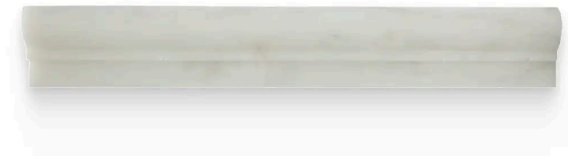

2 x 12 Bianco Bello Honed Chair Rail Trim

2x12 Bianco Bello Honed Chair Rail Trim

SKU
TRI-BIABEL-CR-H

COLOR OPTIONS

**Bianco
Bello**

SHAPE / SIZE

 0.5 x 12 Pencil	0.75 x 0.75 Penny Round	 0.75 x 12 Bullnose
1 x 1 Square	1 x 4 Herringbone	2 x 2 Hexagon
 2 x 12 Chair Rail	3 x 3 Hexagon	

PRODUCT INFORMATION

Material Marble	Shape Chair Rail
Chip/Tile Size 2 x 12	Finish Honed
Color Bianco Bello	Sq Ft Per Piece N/A
Glazed N/A	Tile Thickness N/A
Shade Variation V4	Texture Variation N/A
Size Variation N/A	Pits & Chips Variation N/A

PRODUCT GALLERY

Bianco Bello - Italian for "beautiful white" - embodies timeless elegance. This series boasts a stunning array, ranging from delicate 2-inch hexagons to grand 12x24 rectangles. Bianco Bello offers unparalleled design flexibility with 4 distinct trims (pencil, baseboard, chair rail, and bullnose) and 5 mosaic patterns (square, hexagon, herringbone, and penny round). The white base with cool and warm tones creates a sense of spaciousness, while the high variation in veining patterns adds a touch of individuality to each piece. Crafted from luxurious marble, Bianco Bello allows you to mix and match colors to create captivating layouts and patterns, polished, tumbled, or honed to suit your desired aesthetic.