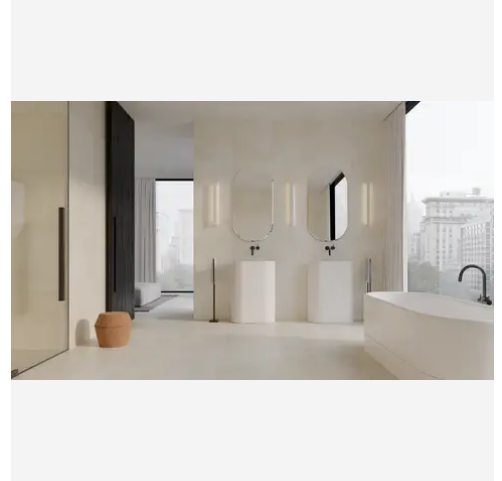

24 x 24 Vanilla Cream Honed Square Tile

24x24 Vanilla Cream Honed Square Tile

SKU

SPUI-904068

COLOR OPTIONS

**Vanilla
Cream**

SHAPE / SIZE

 0.5 x 12 Pencil	 1.25 x 1.25 Penny Round	 1.25 x 4 Herringbone
 2 x 2 Hexagon	 2 x 6 Picket	 3 x 12 Rectangle
 12 x 24 Rectangle	 24 x 24 Square	

PRODUCT GALLERY

Discover the soft elegance of the Vanilla Cream Series, where light beige tones and a honed finish create a serene ambiance in any space. This refined collection, crafted from luxurious marble, offers three versatile tile shapes—3x12, 12x24, and 24x24—along with four stunning mosaic patterns: round, hexagon, herringbone, and picket. A matching trim adds the perfect finishing touch, ensuring a seamless and sophisticated design. Ideal for those seeking to brighten their interiors with a timeless and tranquil aesthetic.