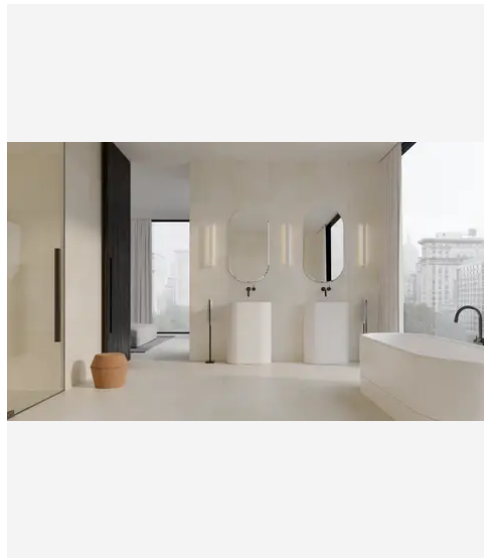

24 x 24 Vanilla Cream Honed Square Tile

24x24 Vanilla Cream Honed Square Tile

SKU

SPUI-904068

COLOR OPTIONS

**Vanilla
Cream**

SHAPE / SIZE

 0.5 x 12 Pencil	 1.25 x 1.25 Penny Round	 1.25 x 4 Herringbone
 2 x 2 Hexagon	 2 x 6 Picket	 3 x 12 Rectangle
 12 x 24 Rectangle	 24 x 24 Square	

PRODUCT GALLERY

Discover the soft elegance of the Vanilla Cream Series, where light beige tones and a honed finish create a serene ambiance in any space. This refined collection, crafted from luxurious marble, offers three versatile tile shapes—3x12, 12x24, and 24x24—along with four stunning mosaic patterns: round, hexagon, herringbone, and picket. A matching trim adds the perfect finishing touch, ensuring a seamless and sophisticated design. Ideal for those seeking to brighten their interiors with a timeless and tranquil aesthetic.