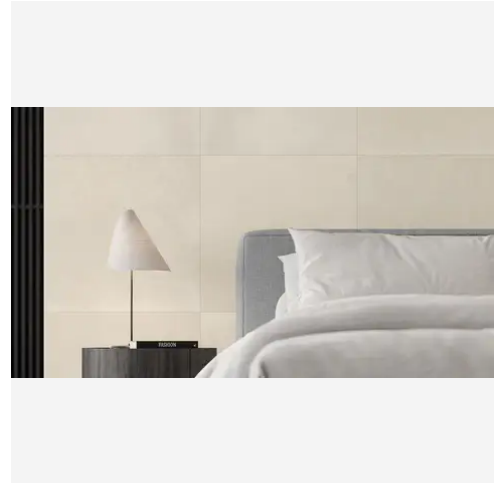

PRODUCT INFORMATION

Material Limestone	Shape Square
Chip/Tile Size 24 x 24	Finish Honed
Color Mojave Dunes	Sq Ft Per Piece N/A
Glazed N/A	Tile Thickness 15 mm
Shade Variation V3	Texture Variation N/A
Size Variation N/A	Pits & Chips Variation N/A

PRODUCT GALLERY

Experience the timeless appeal of our Mojave Dunes series, featuring four tile sizes—24x24, 18x36, 3x12, and 12x24—paired with a sleek pencil trim and three mosaic options including picket, hexagon, and herringbone. Crafted from limestone, these tiles showcase a beige/taupe color base with minimal variation, offering a modern yet timeless look. With a honed finish, they exude sophistication, making them perfect for both interior and exterior projects. Mix and match with other colors to design captivating layouts and patterns that elevate your space with understated elegance.