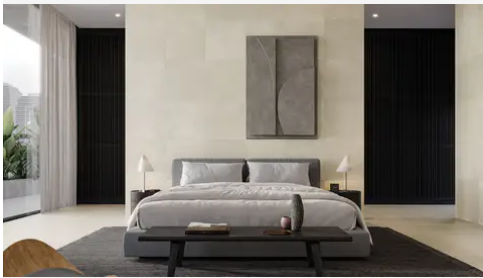

PRODUCT INFORMATION

Material Limestone	Shape Square
Chip/Tile Size 24 x 24	Finish Honed
Color Mojave Dunes	Sq Ft Per Piece N/A
Glazed N/A	Tile Thickness 15 mm
Shade Variation V3	Texture Variation N/A
Size Variation N/A	Pits & Chips Variation N/A

PRODUCT GALLERY

Experience the timeless appeal of our Mojave Dunes series, featuring four tile sizes—24x24, 18x36, 3x12, and 12x24—paired with a sleek pencil trim and three mosaic options including picket, hexagon, and herringbone. Crafted from limestone, these tiles showcase a beige/taupe color base with minimal variation, offering a modern yet timeless look. With a honed finish, they exude sophistication, making them perfect for both interior and exterior projects. Mix and match with other colors to design captivating layouts and patterns that elevate your space with understated elegance.