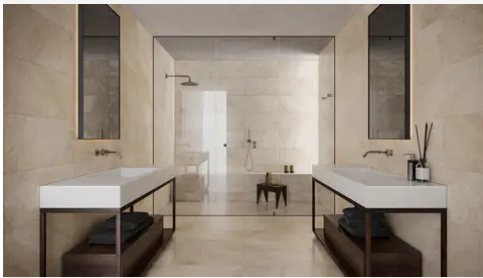

## PRODUCT GALLERY

---

Elevate your space with the understated elegance of the Imperial Beige Series. Crafted from premium marble, this collection features four versatile tile shapes—3x12, 12x24, 24x24, and 18x36—alongside three intricate mosaic patterns: hexagon, herringbone, and picket. A coordinating trim completes the look, allowing for seamless transitions and design consistency. The medium beige tone, enhanced by a honed finish, offers a sophisticated and timeless appeal, making it an ideal choice for those seeking to create warm, inviting interiors with a touch of luxury.