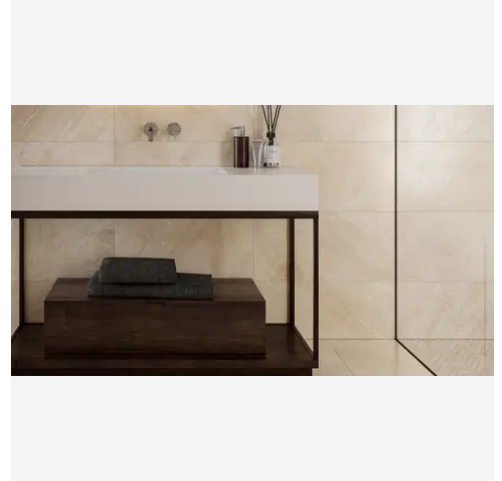

## PRODUCT GALLERY

---

Elevate your space with the understated elegance of the Imperial Beige Series. Crafted from premium marble, this collection features four versatile tile shapes—3x12, 12x24, 24x24, and 18x36—alongside three intricate mosaic patterns: hexagon, herringbone, and picket. A coordinating trim completes the look, allowing for seamless transitions and design consistency. The medium beige tone, enhanced by a honed finish, offers a sophisticated and timeless appeal, making it an ideal choice for those seeking to create warm, inviting interiors with a touch of luxury.