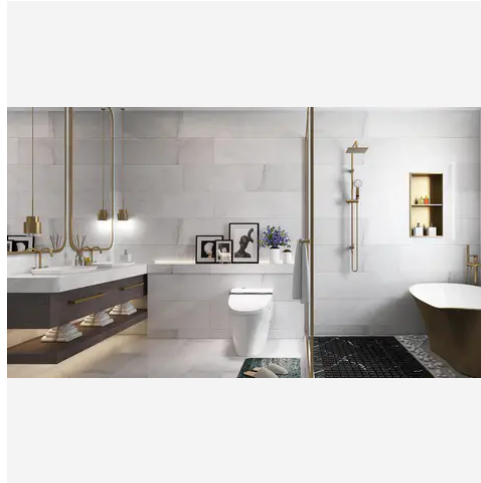

24 x 24 Bianco Bello Polished Square Tile

24x24 Bianco Bello Polished Square Tile

SKU
TIL-BIABEL-2424-P

COLOR OPTIONS

**Bianco
Bello**

SHAPE / SIZE

- | | | |
|-------------------|-------------------------|--------------------|
| 0.5 x 12 Pencil | 0.75 x 0.75 Penny Round | 0.75 x 12 Bullnose |
| 1 x 1 Square | 1 x 4 Herringbone | 2 x 2 Hexagon |
| 2 x 12 Chair Rail | 3 x 3 Hexagon | |

PRODUCT INFORMATION

Material Marble	Shape Square
Chip/Tile Size 24 x 24	Finish Polished
Color Bianco Bello	Sq Ft Per Piece 4
Glazed N/A	Tile Thickness 10 mm
Shade Variation V4	Texture Variation N/A
Size Variation N/A	Pits & Chips Variation N/A

PRODUCT GALLERY

Bianco Bello - Italian for "beautiful white" - embodies timeless elegance. This series boasts a stunning array, ranging from delicate 2-inch hexagons to grand 12x24 rectangles. Bianco Bello offers unparalleled design flexibility with 4 distinct trims (pencil, baseboard, chair rail, and bullnose) and 5 mosaic patterns (square, hexagon, herringbone, and penny round). The white base with cool and warm tones creates a sense of spaciousness, while the high variation in veining patterns adds a touch of individuality to each piece. Crafted from luxurious marble, Bianco Bello allows you to mix and match colors to create captivating layouts and patterns, polished, tumbled, or honed to suit your desired aesthetic.