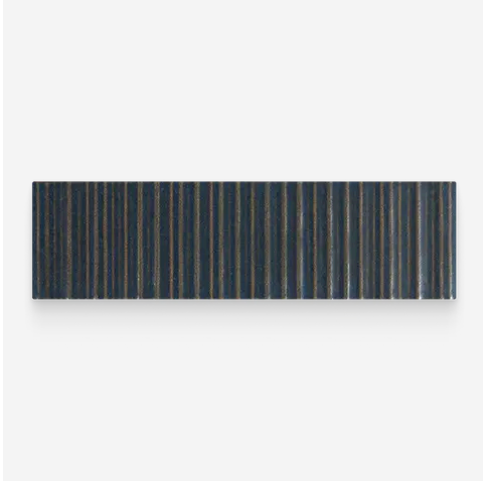

2.5 x 9 Storm Ribbed Rectangle Tile

2.5x9 Storm Ribbed Rectangle Tile

SKU

SPUI-902986

COLOR OPTIONS

**Storm**

Sky

Night

| | |
|---------------------------|-------------------------------|
| Material Porcelain | Shape Rectangle |
| Chip/Tile Size 2.5 x 9 | Finish Matte |
| Color Storm | Sq Ft Per Piece N/A |
| Glazed Yes | Tile Thickness 9 mm |
| Shade Variation V2 | Texture Variation T4 |
| Size Variation S2 | Pits & Chips Variation PC1 |

PRODUCT GALLERY

Evoking the hidden artistry of a Kyoto kiln, this collection captures the quiet mastery of Japanese halo glazing. Each piece features organic color drifts and a ribbed texture that invites light to dance, creating a visual depth that standard flat tiles simply cannot mimic. From the curve of a pool waterline to the expanse of a modern facade, the porcelain body transitions seamlessly between interior and exterior spaces. It delivers a lived-in authenticity, grounding baths, spas, and living areas with a material that feels both generational and refined.