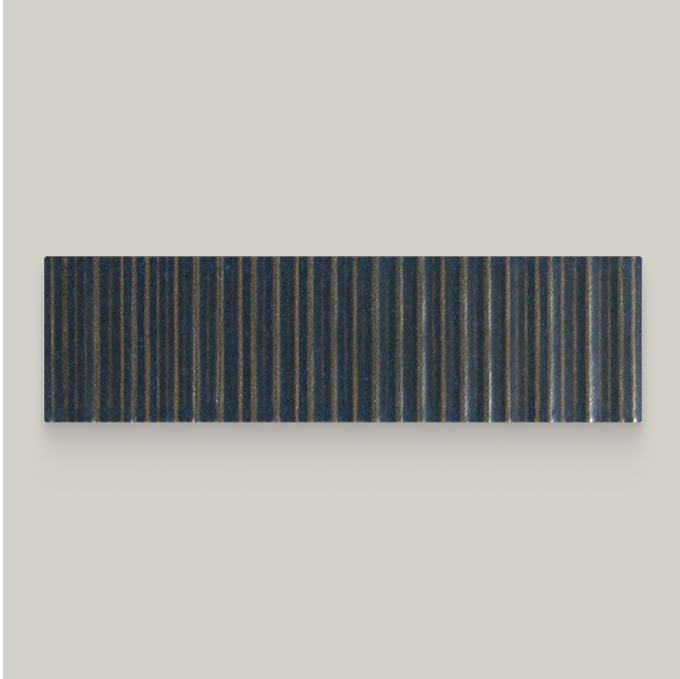

2.5 x 9 Storm Ribbed Rectangle Tile

2.5x9 Storm Ribbed Rectangle Tile

SKU

SPUI-902986

COLOR OPTIONS

**Storm**

Sky

Night

Moon

Day

SHAPE / SIZE

0.63 x 7.5 Jolly

1 x 6 Stacked

2.5 x 9 Rectangle

6 x 6 Square

PRODUCT INFORMATION

| | |
|---------------------------|-------------------------------|
| Material Porcelain | Shape Rectangle |
| Chip/Tile Size 2.5 x 9 | Finish Matte |
| Color Storm | Sq Ft Per Piece N/A |
| Glazed Yes | Tile Thickness 9 mm |
| Shade Variation V2 | Texture Variation T4 |
| Size Variation S2 | Pits & Chips Variation PC1 |

PRODUCT GALLERY

Evoking the hidden artistry of a Kyoto kiln, this collection captures the quiet mastery of Japanese halo glazing. Each piece features organic color drifts and a ribbed texture that invites light to dance, creating a visual depth that standard flat tiles simply cannot mimic. From the curve of a pool waterline to the expanse of a modern facade, the porcelain body transitions seamlessly between interior and exterior spaces. It delivers a lived-in authenticity, grounding baths, spas, and living areas with a material that feels both generational and refined.