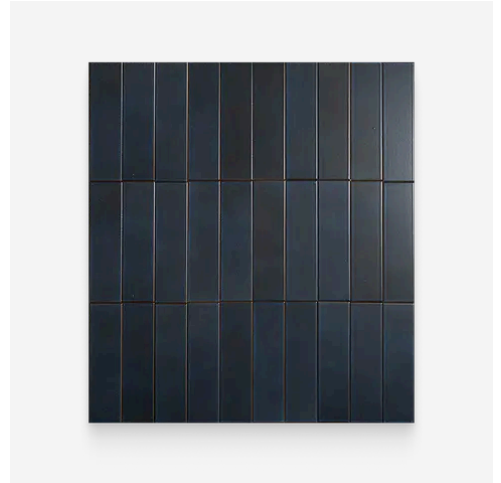

PRODUCT GALLERY

Evoking the hidden artistry of a Kyoto kiln, this collection captures the quiet mastery of Japanese halo glazing. Each piece features organic color drifts and a ribbed texture that invites light to dance, creating a visual depth that standard flat tiles simply cannot mimic. From the curve of a pool waterline to the expanse of a modern facade, the porcelain body transitions seamlessly between interior and exterior spaces. It delivers a lived-in authenticity, grounding baths, spas, and living areas with a material that feels both generational and refined.