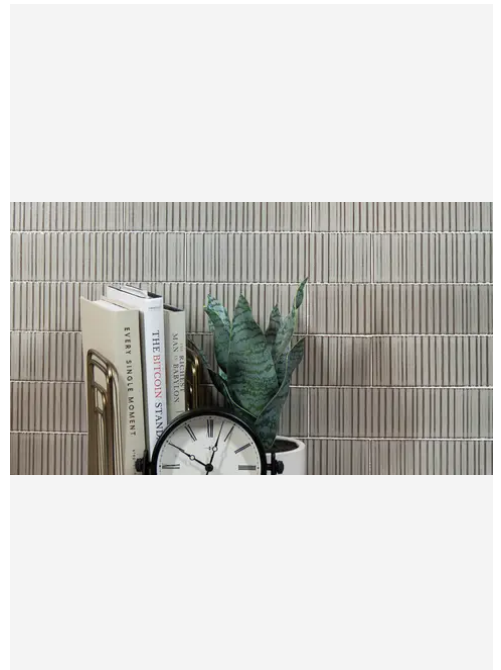

## PRODUCT GALLERY

Evoking the hidden artistry of a Kyoto kiln, this collection captures the quiet mastery of Japanese halo glazing. Each piece features organic color drifts and a ribbed texture that invites light to dance, creating a visual depth that standard flat tiles simply cannot mimic. From the curve of a pool waterline to the expanse of a modern facade, the porcelain body transitions seamlessly between interior and exterior spaces. It delivers a lived-in authenticity, grounding baths, spas, and living areas with a material that feels both generational and refined.