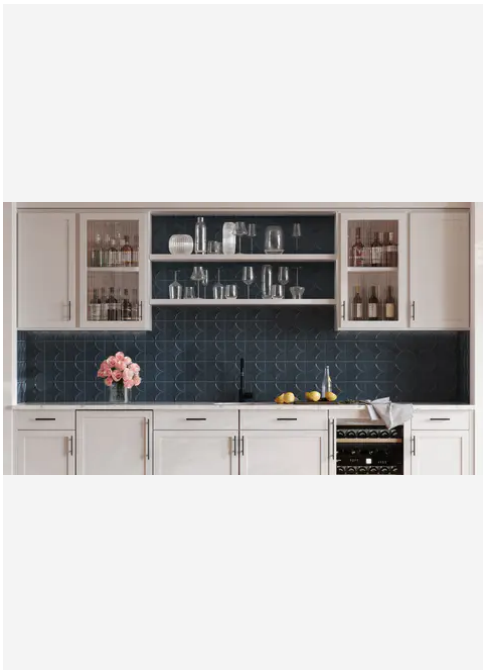

## PRODUCT GALLERY

Evoking the hidden artistry of a Kyoto kiln, this collection captures the quiet mastery of Japanese halo glazing. Each piece features organic color drifts and a ribbed texture that invites light to dance, creating a visual depth that standard flat tiles simply cannot mimic. From the curve of a pool waterline to the expanse of a modern facade, the porcelain body transitions seamlessly between interior and exterior spaces. It delivers a lived-in authenticity, grounding baths, spas, and living areas with a material that feels both generational and refined.